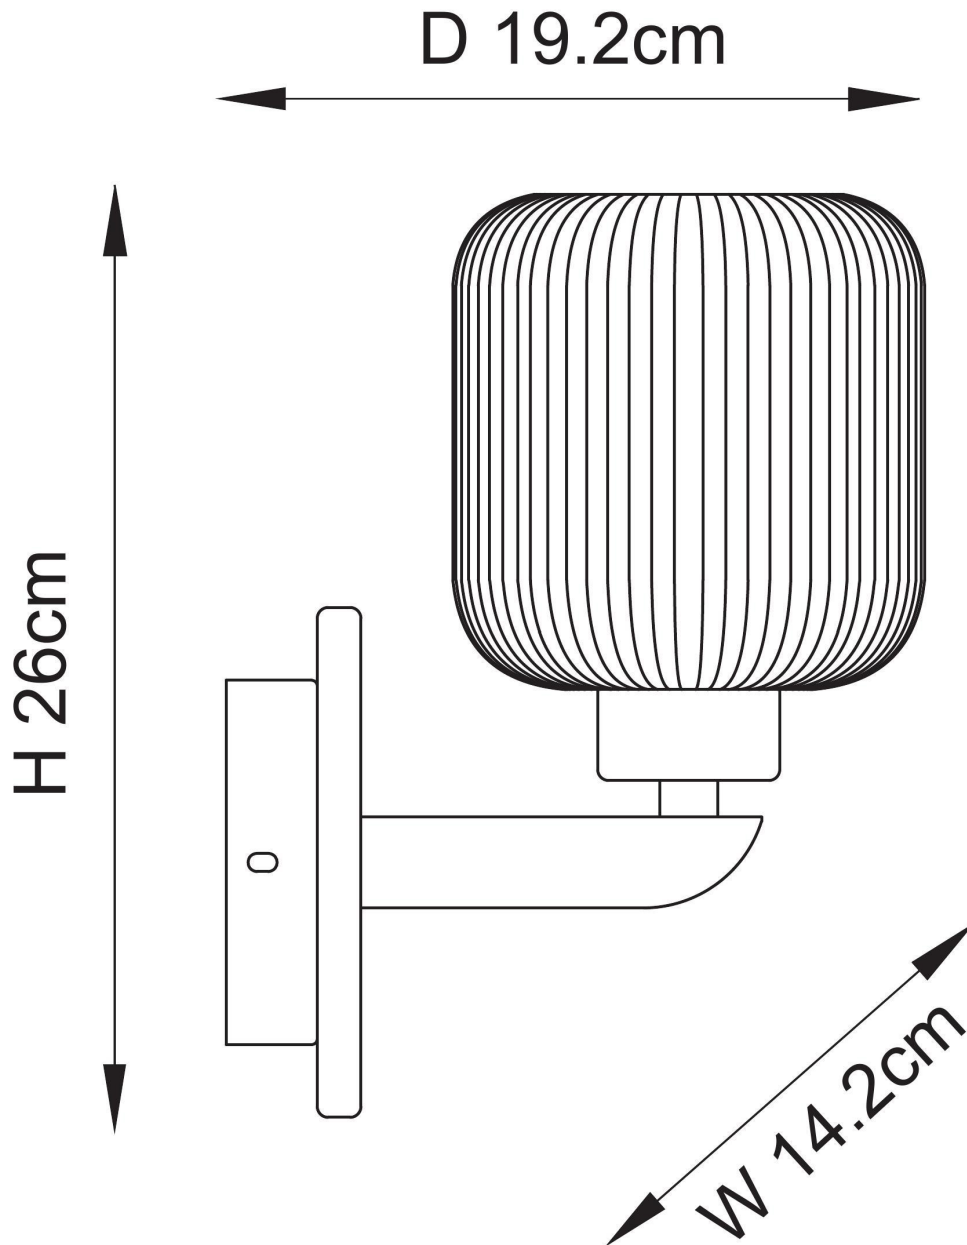

Endon Lighting - Travi - 120666 - Vintage Brass White Marble Clear Ribbed Glass Wall Light

CONTACT