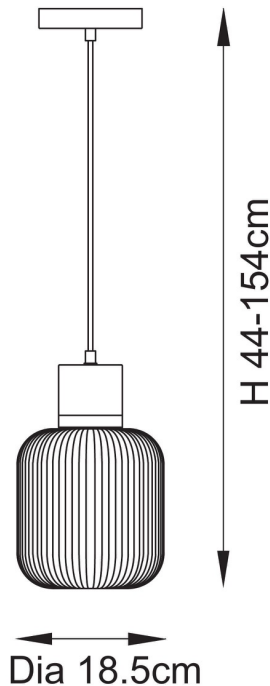

SPECIFICATION

- Ingress protection: IP20
- Class: Class I - Single Insulated, Earthed
- Voltage: 240V