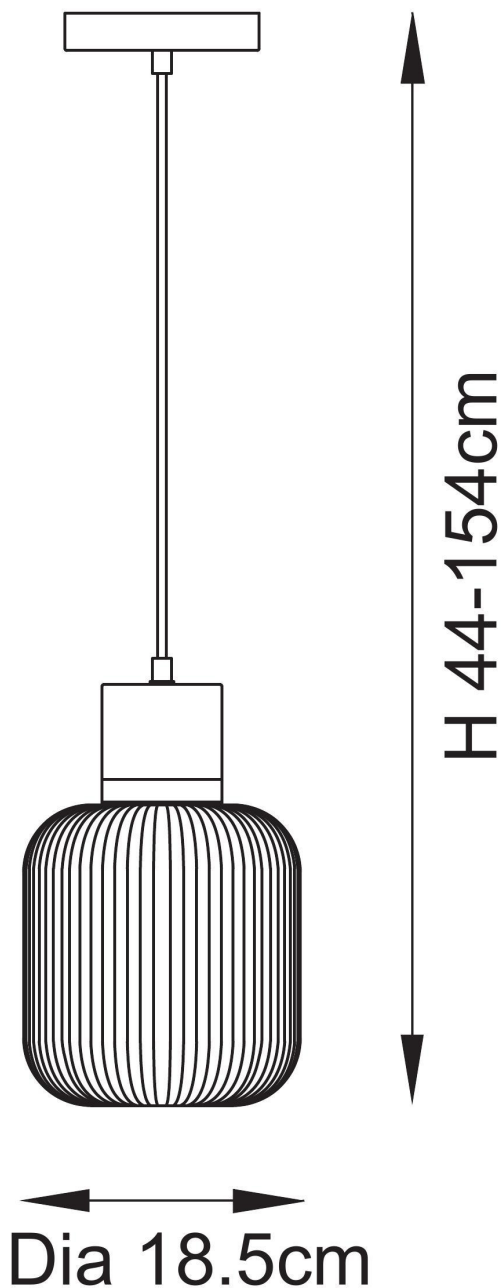

Endon Lighting - Travi - 120667 - Vintage Brass White Marble Clear Ribbed Glass Ceiling Pendant Light

CONTACT