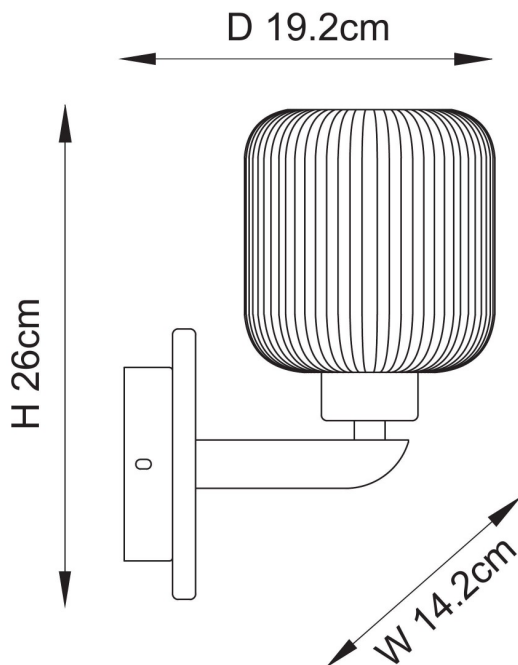

CATEGORY

- Brand: Endon Lighting
- Family: Travi
- Category: Indoor Lighting / Wall / Decorative

APPEARANCE

- Base: Vintage Brass Plate
- Shade: Clear Ribbed Glass
- Detail: Beige Marble

DIMENSION

- Height: 260mm
- Width: 142mm
- Depth: 192mm
- Weight: 0kg

LIGHT SOURCE

- Lamp included: No
- Lamp detail: 6W Max LED E14 SES (required)
- Dimmable
- Energy class: Not applicable
- Switch: No

SPECIFICATION

- Ingress protection: IP20
- Class: Class I - Single Insulated, Earthed
- Voltage: 240V