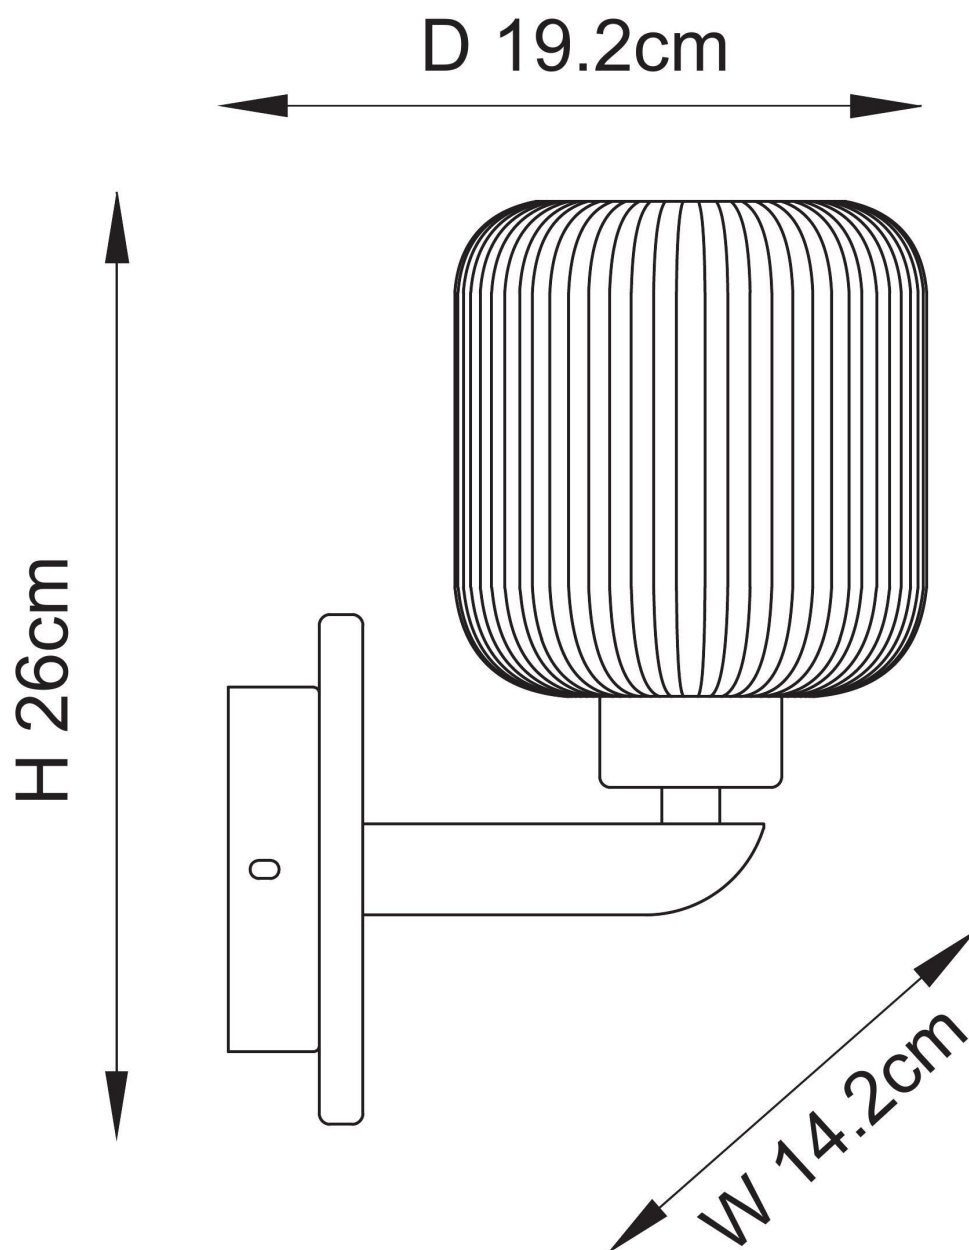

Endon Lighting - Travi - 120668 - Vintage Brass Beige Marble Clear Ribbed Glass Wall Light

CONTACT