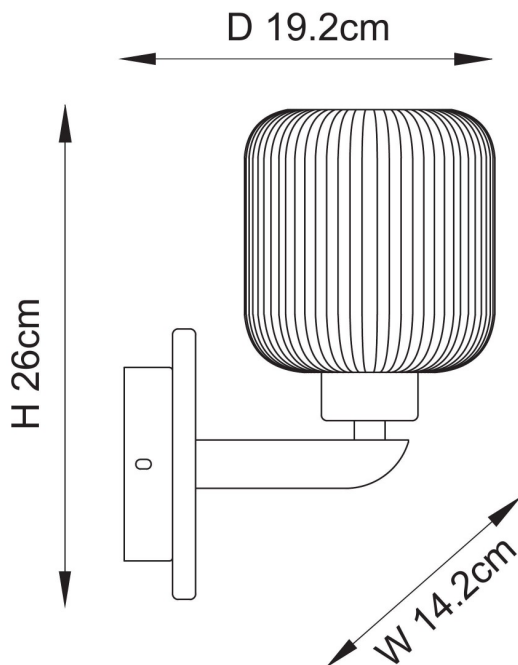

SPECIFICATION

- Ingress protection: IP20
- Class: Class I - Single Insulated, Earthed
- Voltage: 240V