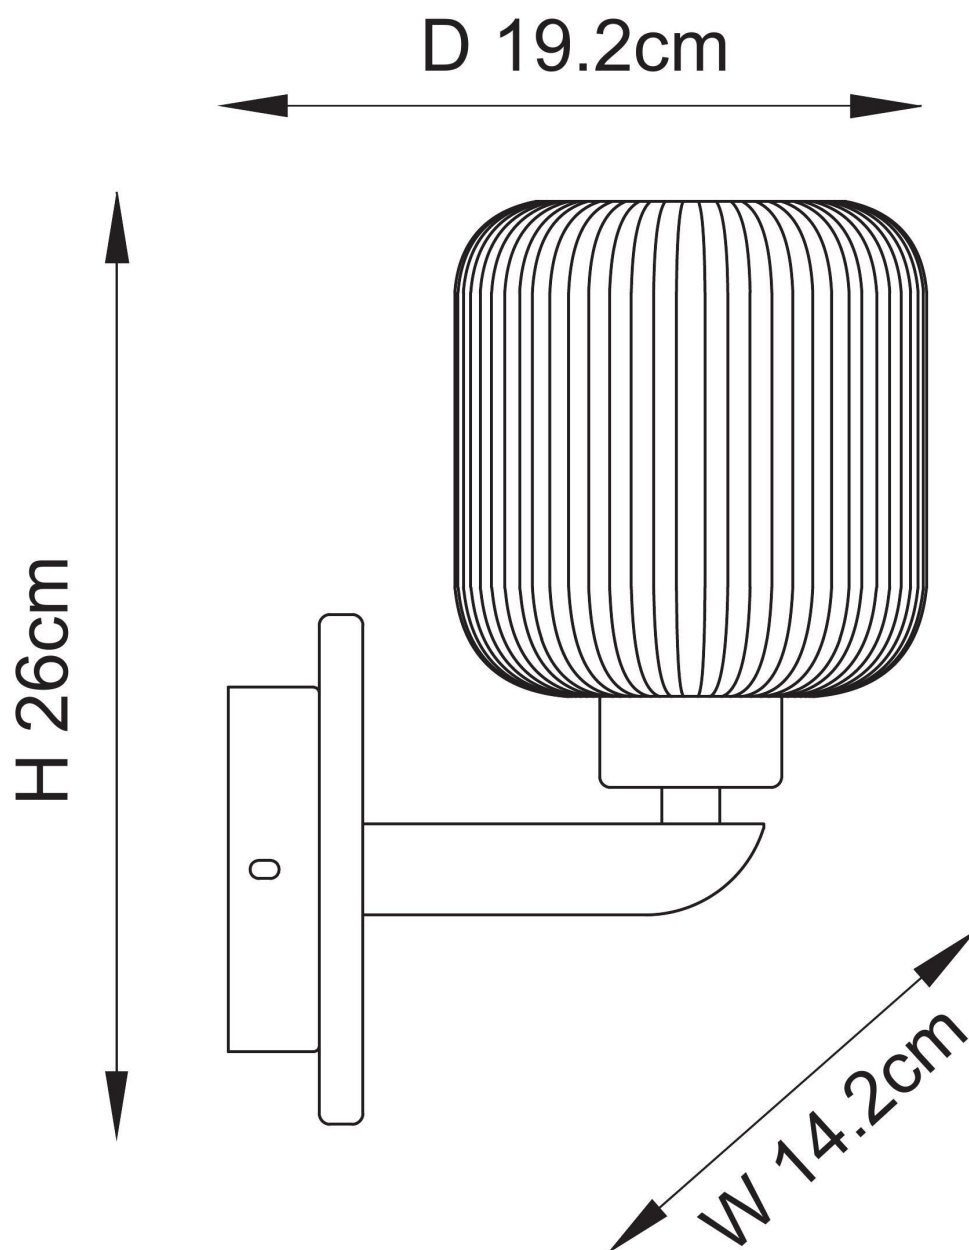

Endon Lighting - Travi - 120669 - Vintage Brass Brown Marble Clear Ribbed Glass Wall Light

CONTACT