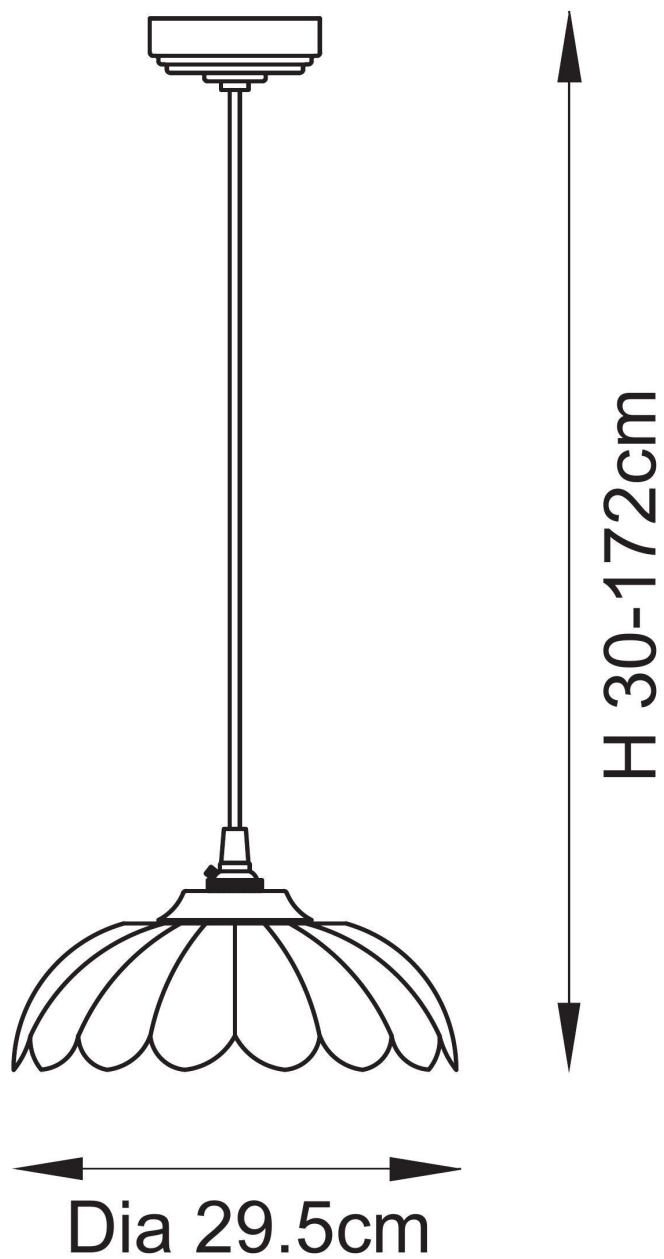

Endon Lighting - Eltham - 120750 - Aged Brass Black Twisted Clear Glass Ceiling Pendant Light

CONTACT