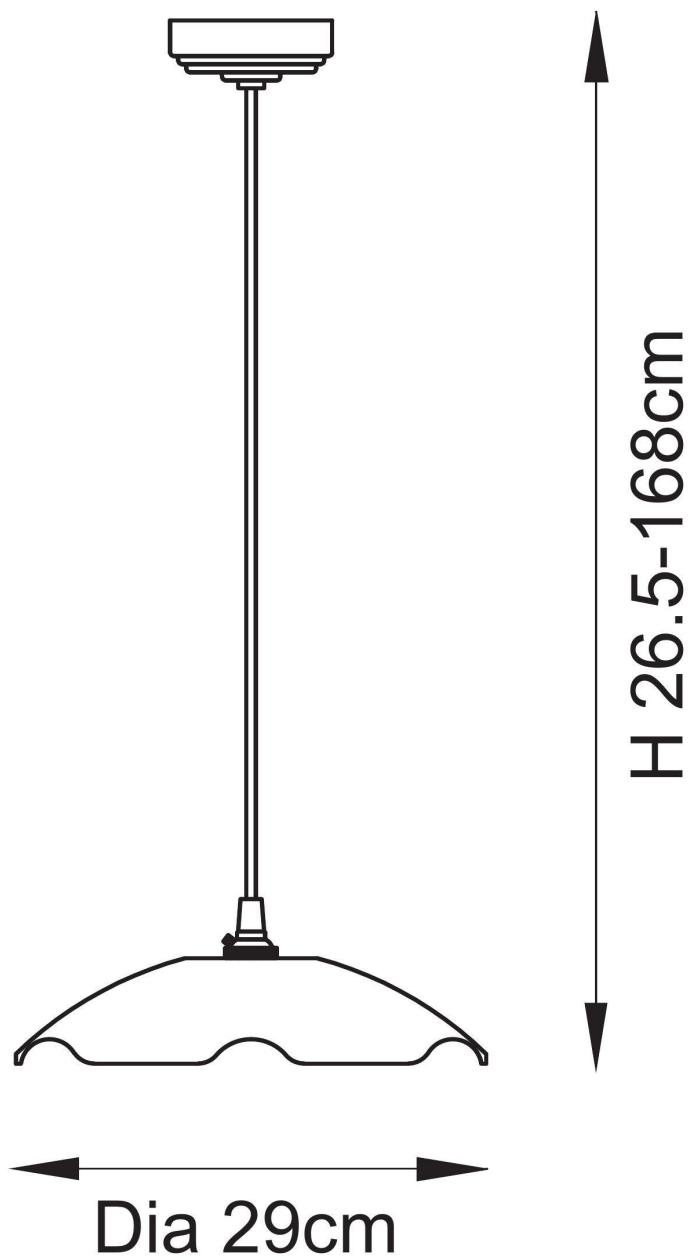

Endon Lighting - Eltham - 120751 - Aged Brass Black Twisted Clear Glass Ceiling Pendant Light

**CONTACT**