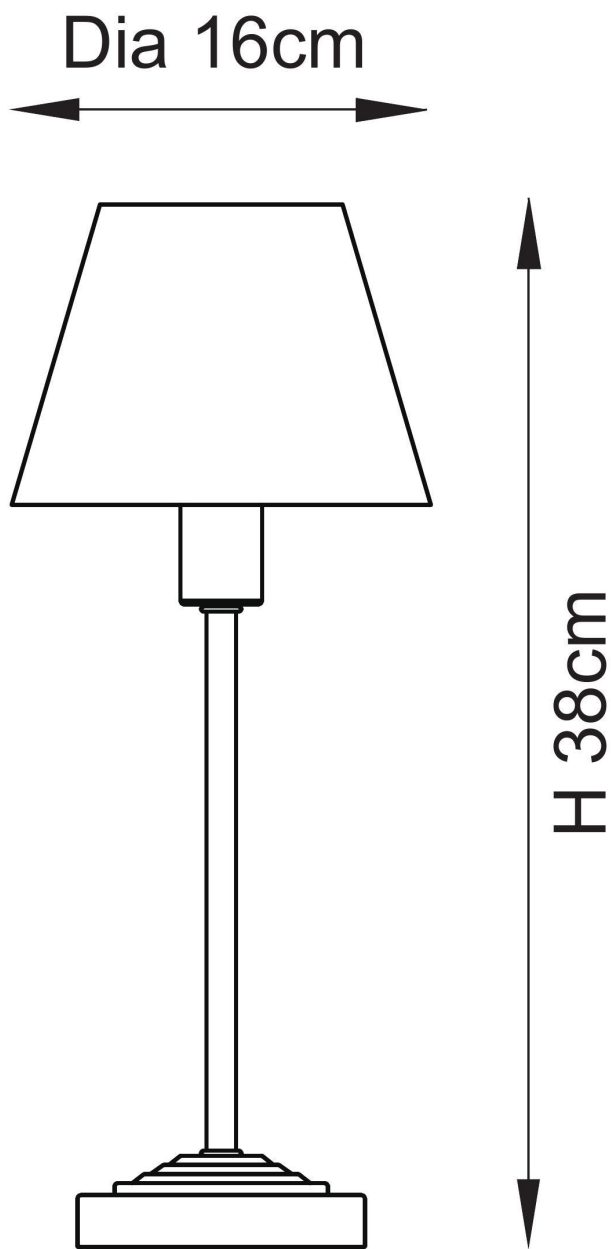

Endon Lighting - Rise - 120753 - Vintage Brass Pink Table Lamp With Shade

CONTACT