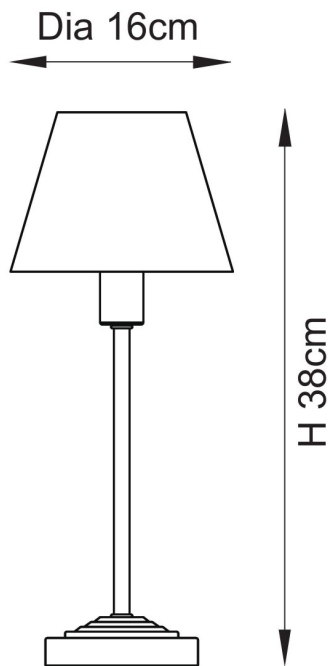

SPECIFICATION

- Ingress protection: IP20
- Class: Class II - Double Insulated, No Earth
- Voltage: 240V