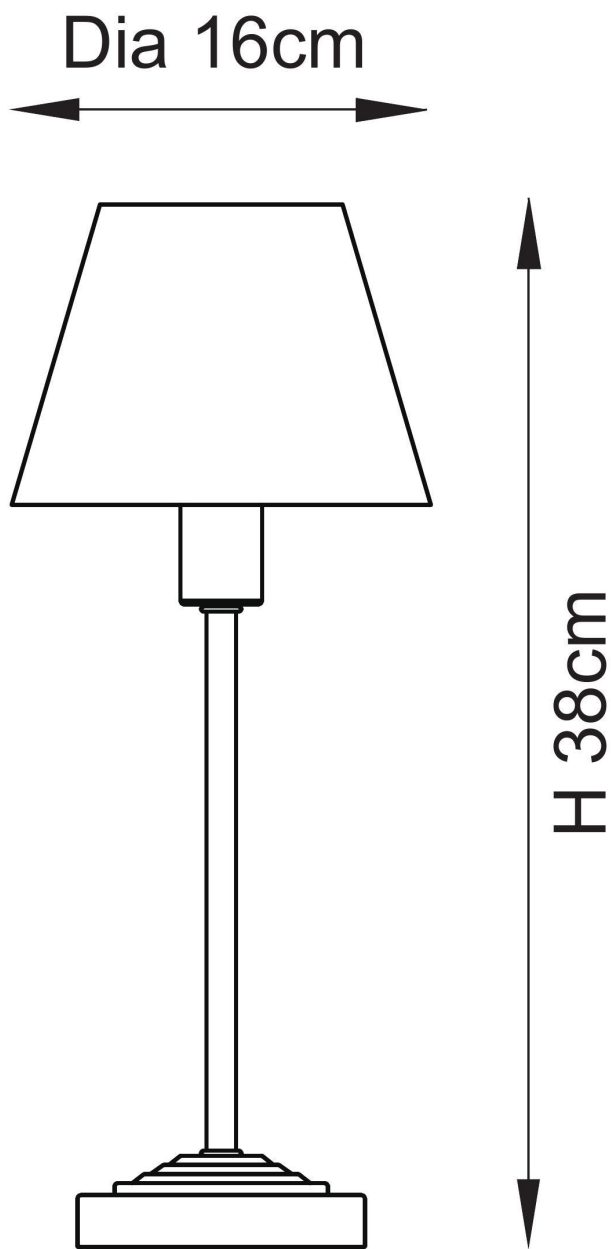

Endon Lighting - Rise - 120754 - Vintage Brass Grey Table Lamp With Shade

CONTACT