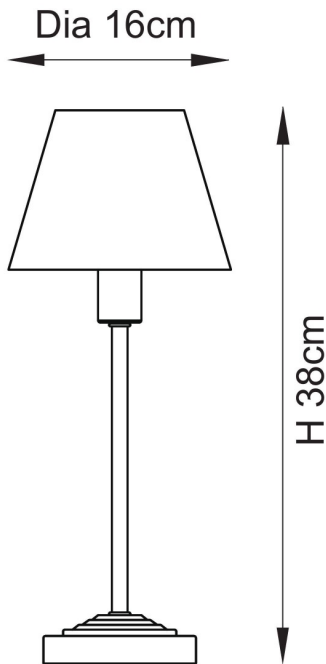

Endon Lighting - Rise - 120755 - Antique Bronze Orange Table Lamp With Shade

REFERENCE

- SKU: FCL-31079
- Supplier SKU: 120755
- Barcode: 5016087219377

DESCRIPTION

This elegant table lamp is the perfect foundation for showcasing your personal style. Featuring a timeless stepped design in an antique bronze finish, it offers a refined silhouette that complements both classic and contemporary interiors. Paired with our Zigzag 16cm shade.

CATEGORY

- Brand: Endon Lighting
- Family: Rise
- Category: Indoor Lighting / Table / Shade Included

APPEARANCE

- Base: Antique Bronze Plate
- Shade: Apricot Orange Faux Silk

DIMENSION

- Height: 380mm
- Diameter: 160mm
- Weight: 0kg

LIGHT SOURCE

- Lamp included: No
- Lamp detail: 7W Max LED E14 SES (required)
- Non-dimmable
- Energy class: Not applicable
- Switch: In-line On/Off Switch

SPECIFICATION

- Ingress protection: IP20
- Class: Class II - Double Insulated, No Earth
- Voltage: 240V

CONTACT