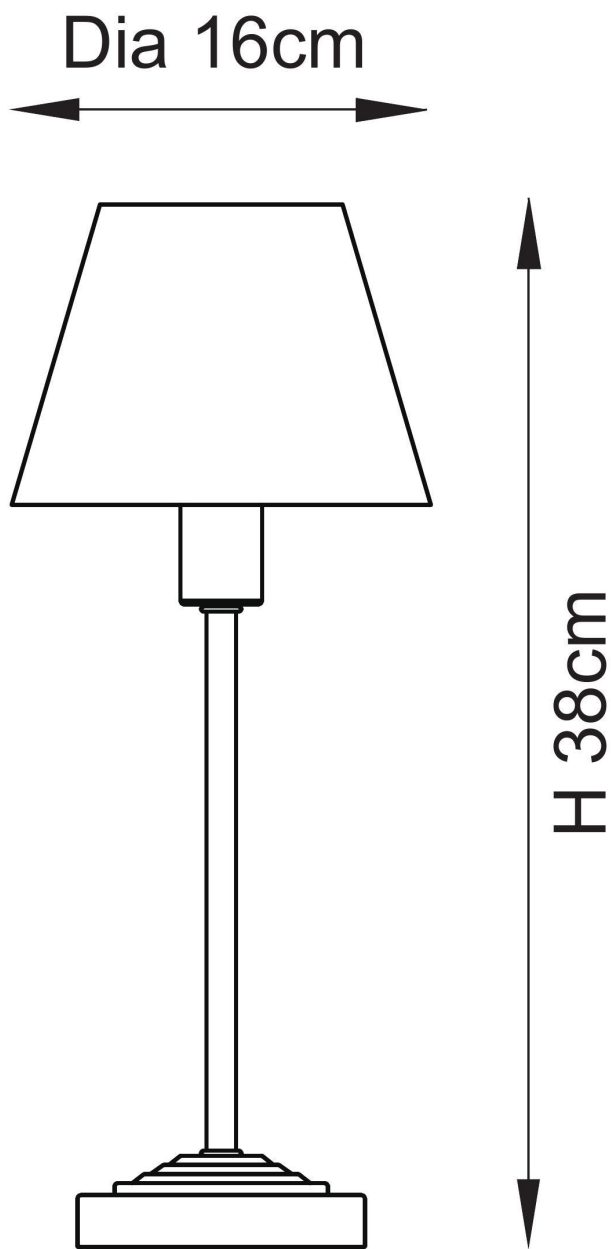

Endon Lighting - Rise - 120755 - Antique Bronze Orange Table Lamp With Shade

**CONTACT**