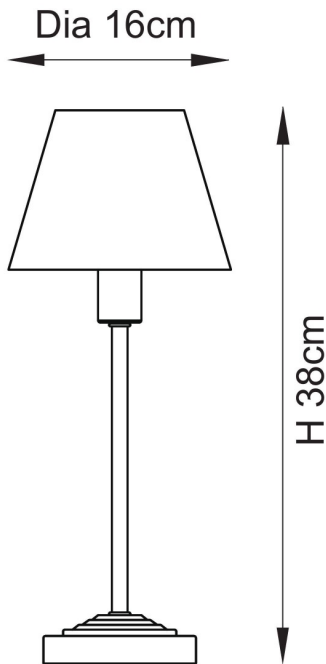

Endon Lighting - Rise - 120756 - Antique Bronze Green Table Lamp With Shade

REFERENCE

- SKU: FCL-31080
- Supplier SKU: 120756
- Barcode: 5016087219384

DESCRIPTION

This elegant table lamp is the perfect foundation for showcasing your personal style. Featuring a timeless stepped design in an antique bronze finish, it offers a refined silhouette that complements both classic and contemporary interiors. Paired with our Zigzag 16cm shade.

CATEGORY

- Brand: Endon Lighting
- Family: Rise
- Category: Indoor Lighting / Table / Shade Included

APPEARANCE

- Base: Antique Bronze Plate
- Shade: Cotswold Green Faux Silk

DIMENSION

- Height: 380mm
- Diameter: 160mm
- Weight: 0kg

LIGHT SOURCE

- Lamp included: No
- Lamp detail: 7W Max LED E14 SES (required)
- Non-dimmable
- Energy class: Not applicable
- Switch: In-line On/Off Switch

SPECIFICATION

- Ingress protection: IP20
- Class: Class II - Double Insulated, No Earth
- Voltage: 240V