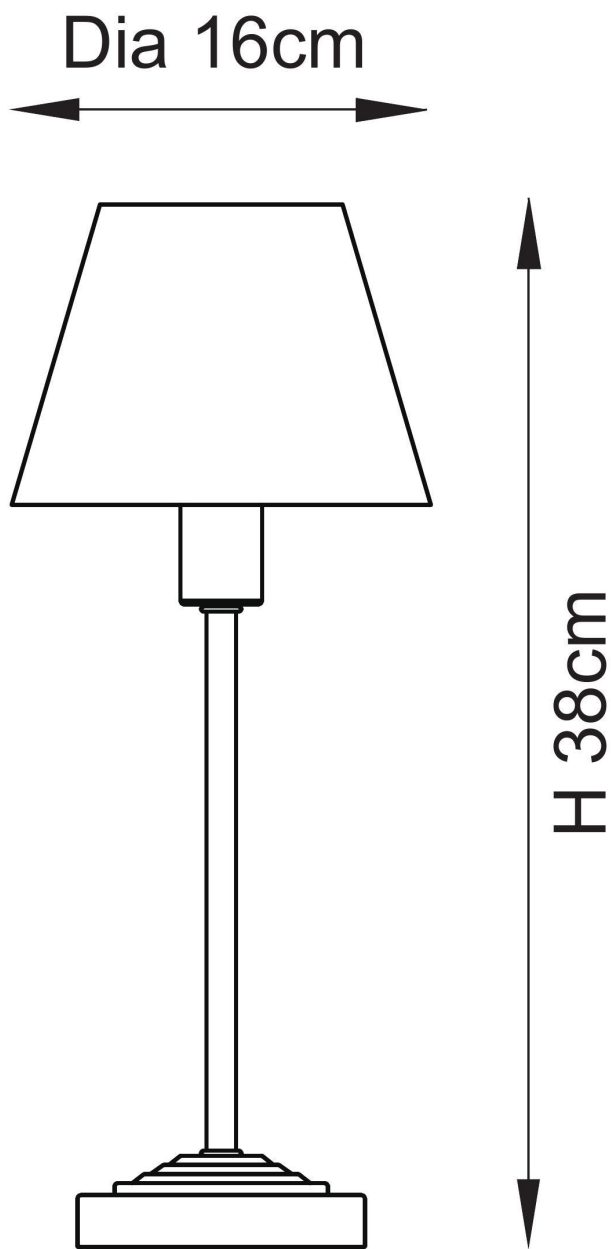

Endon Lighting - Rise - 120756 - Antique Bronze Green Table Lamp With Shade

**CONTACT**