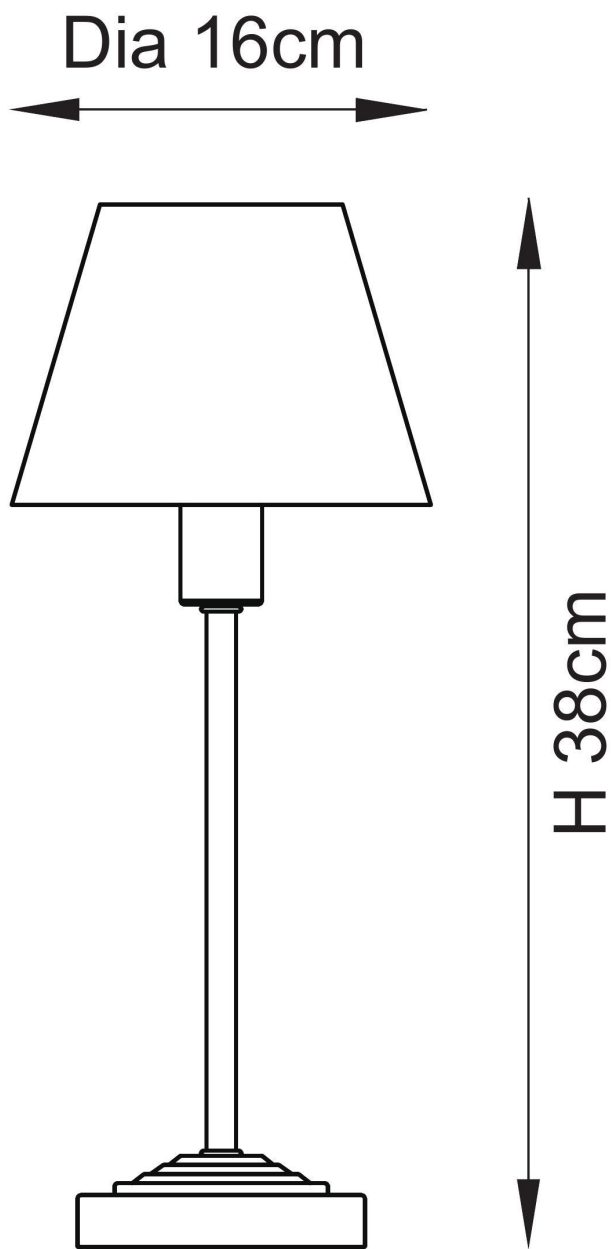

Endon Lighting - Rise - 120937 - Vintage Brass White Table Lamp With Shade

CONTACT