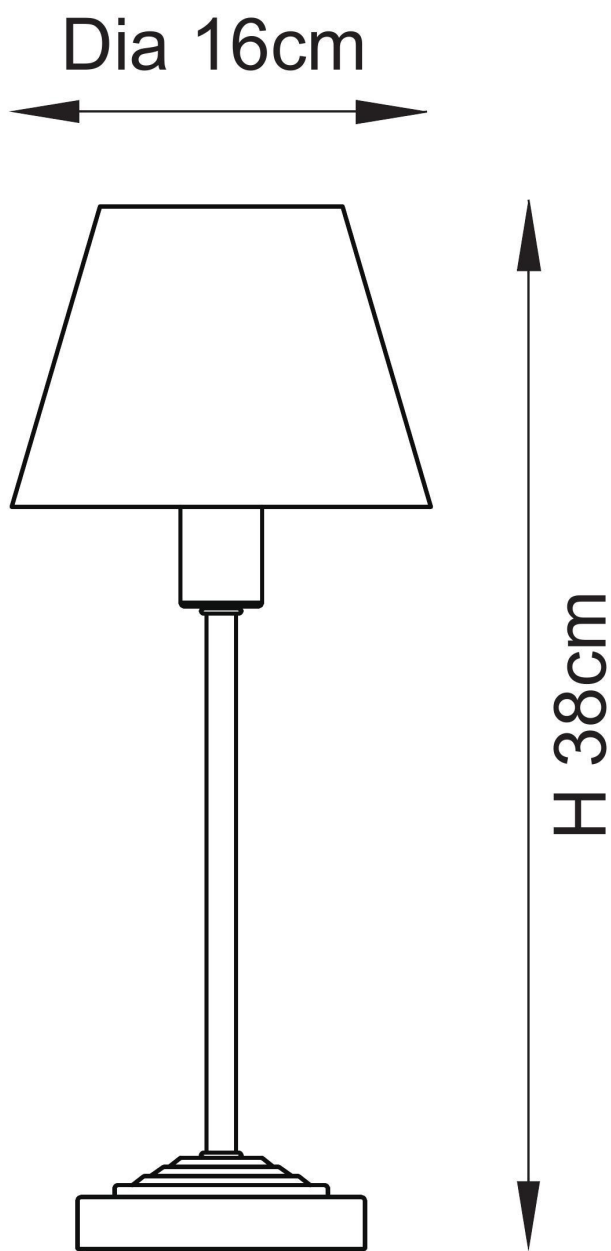

Endon Lighting - Rise - 120938 - Antique Bronze Vintage White Table Lamp With Shade

CONTACT