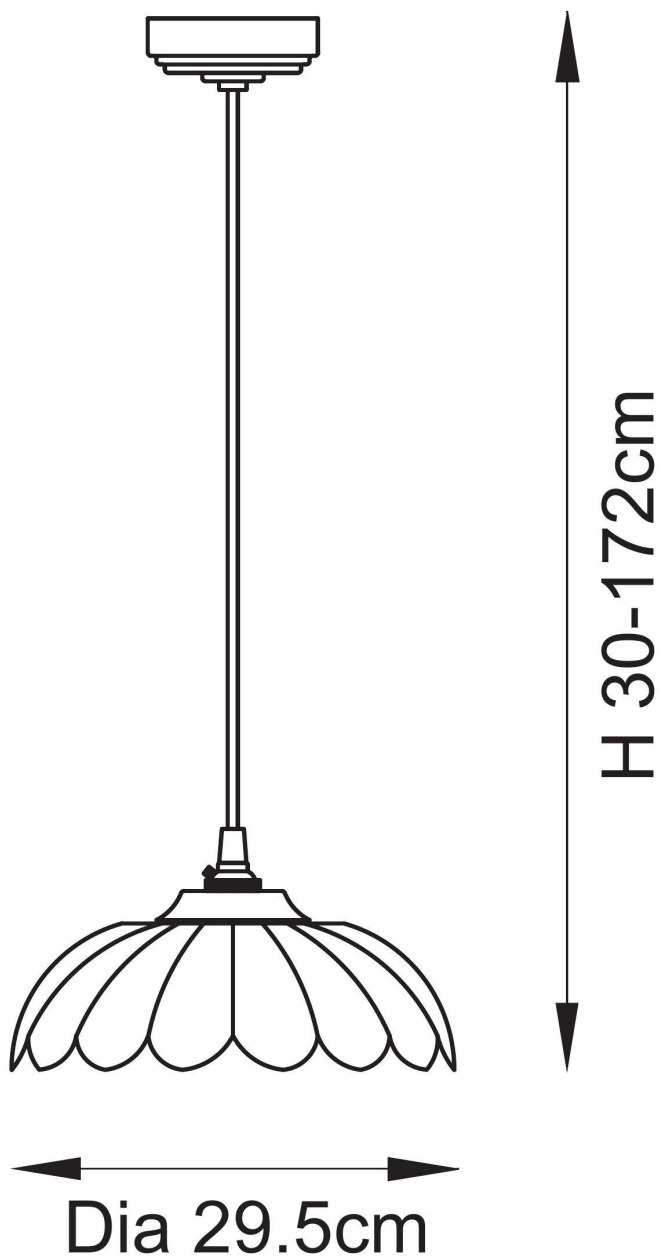

Endon Lighting - Eltham - 121003 - Aged Brass Natural Twisted Clear Glass Ceiling Pendant Light

**CONTACT**