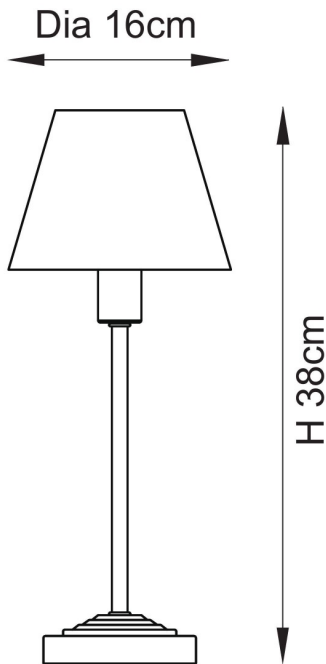

Endon Lighting - Rise - 121006 - Antique Bronze Neutral Table Lamp With Shade

REFERENCE

- SKU: FCL-31098
- Supplier SKU: 121006
- Barcode: 5016087219445

DESCRIPTION

This elegant table lamp is the perfect foundation for showcasing your personal style. Featuring a timeless stepped design in an antique bronze finish, it offers a refined silhouette that complements both classic and contemporary interiors. Paired with our Ikat 16cm shade.

CATEGORY

- Brand: Endon Lighting
- Family: Rise
- Category: Indoor Lighting / Table / Shade Included

APPEARANCE

- Base: Antique Bronze Plate
- Shade: Neutral Print Faux Silk

DIMENSION

- Height: 380mm
- Diameter: 160mm
- Weight: 0kg

LIGHT SOURCE

- Lamp included: No
- Lamp detail: 7W Max LED E14 SES (required)
- Non-dimmable
- Energy class: Not applicable
- Switch: In-line On/Off Switch

SPECIFICATION

- Ingress protection: IP20
- Class: Class II - Double Insulated, No Earth
- Voltage: 240V