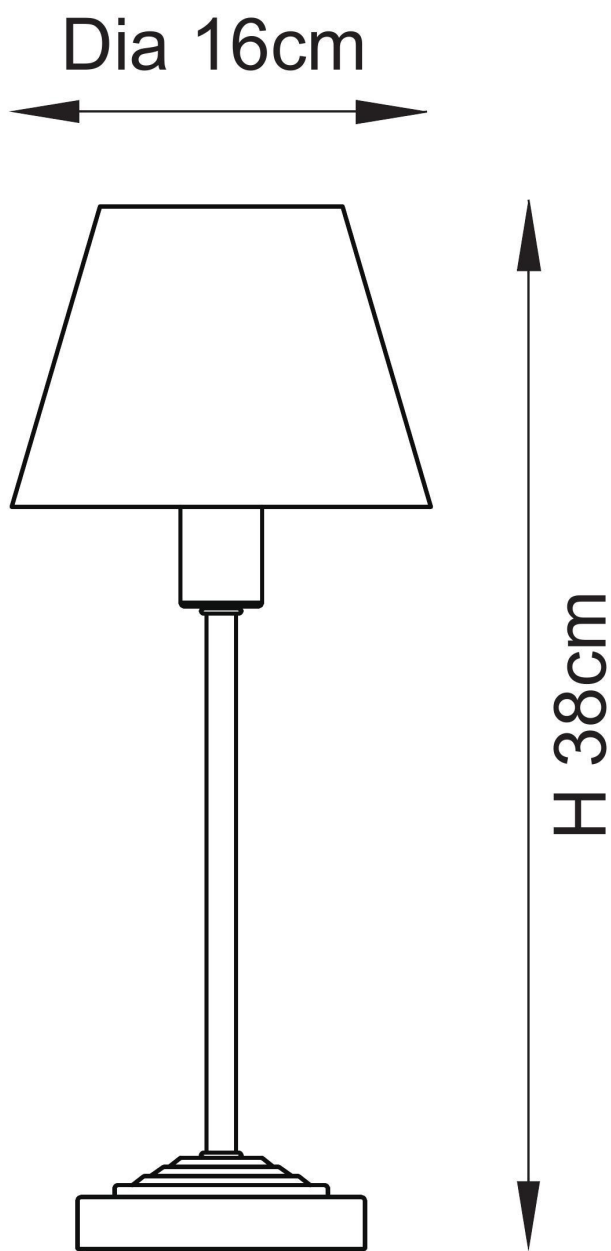

Endon Lighting - Rise - 121006 - Antique Bronze Neutral Table Lamp With Shade

CONTACT