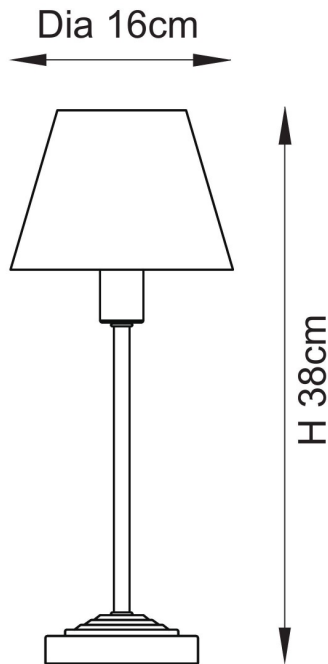

SPECIFICATION

- Ingress protection: IP20
- Class: Class II - Double Insulated, No Earth
- Voltage: 240V