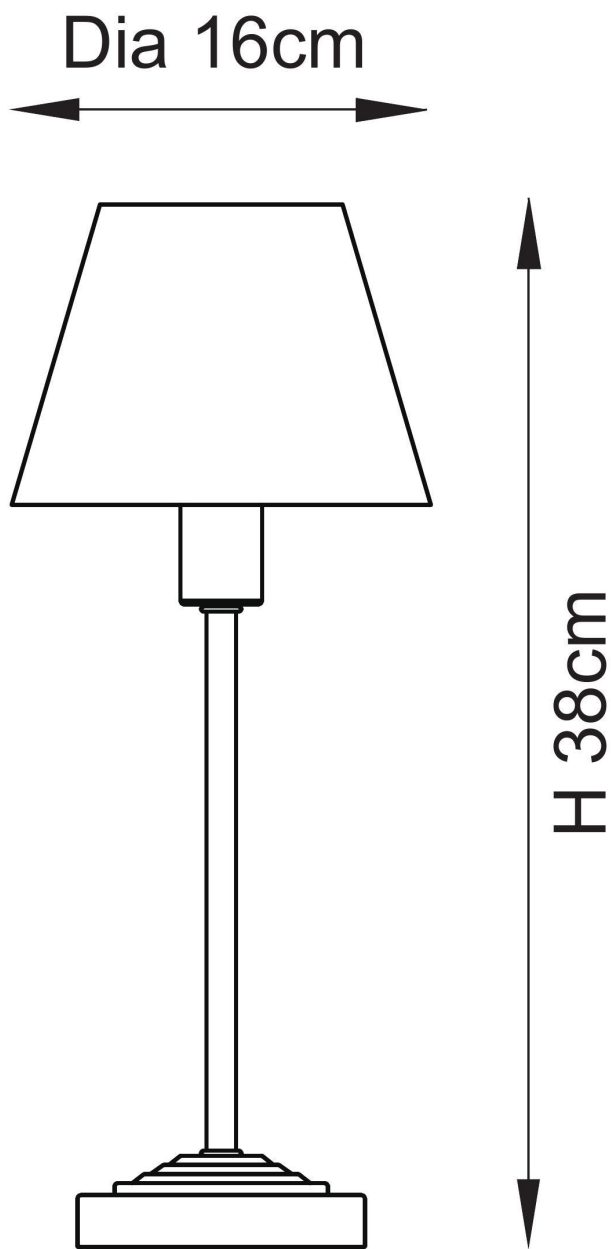

Endon Lighting - Rise - 121014 - Vintage Brass Neutral Table Lamp With Shade

CONTACT