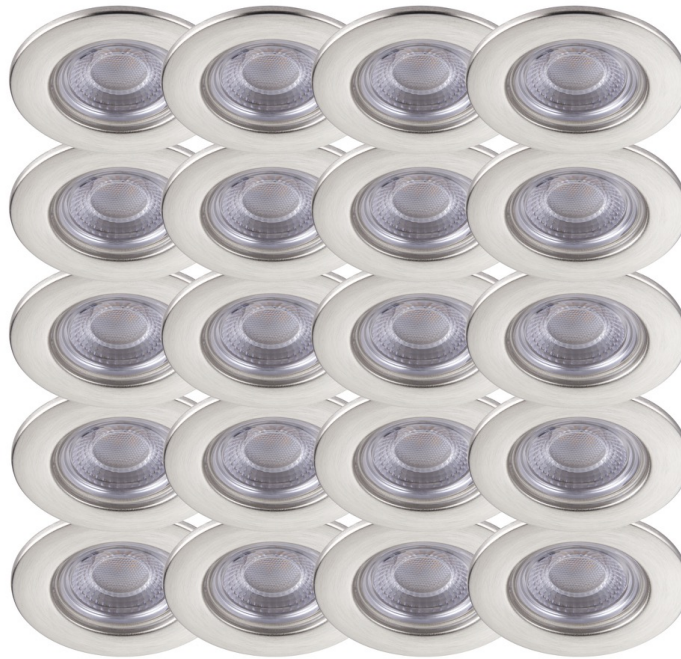

FCL-31171X20

Set of 20 Satin Nickel Fire Rated 6W LED 3000K Recessed Downlights

LIGHT SOURCE DATA

- 20 x 6W LED (included)
- Lamp direction - Downwards
- Lamp shape - LED
- Dimmable
- 3000K (Warm White)
- 450Lm
- 75Lm/W
- 50000 LifETIME
- Energy class: F

DIMENSION DATA

- Height 3mm
- Diameter 81.5mm
- Cut out size 57mm
- Weight 1.90kg

SPECIFICATION

- Manufacturer warranty for 2 years from date of purchase
- Satin nickel plate and prismatic PC diffuser
- IP65
- No
- Class II - Double Insulated, No Earth
- 240V
- Assembly required? No
- UKCA Marking, Energy Efficient, Energy Saving