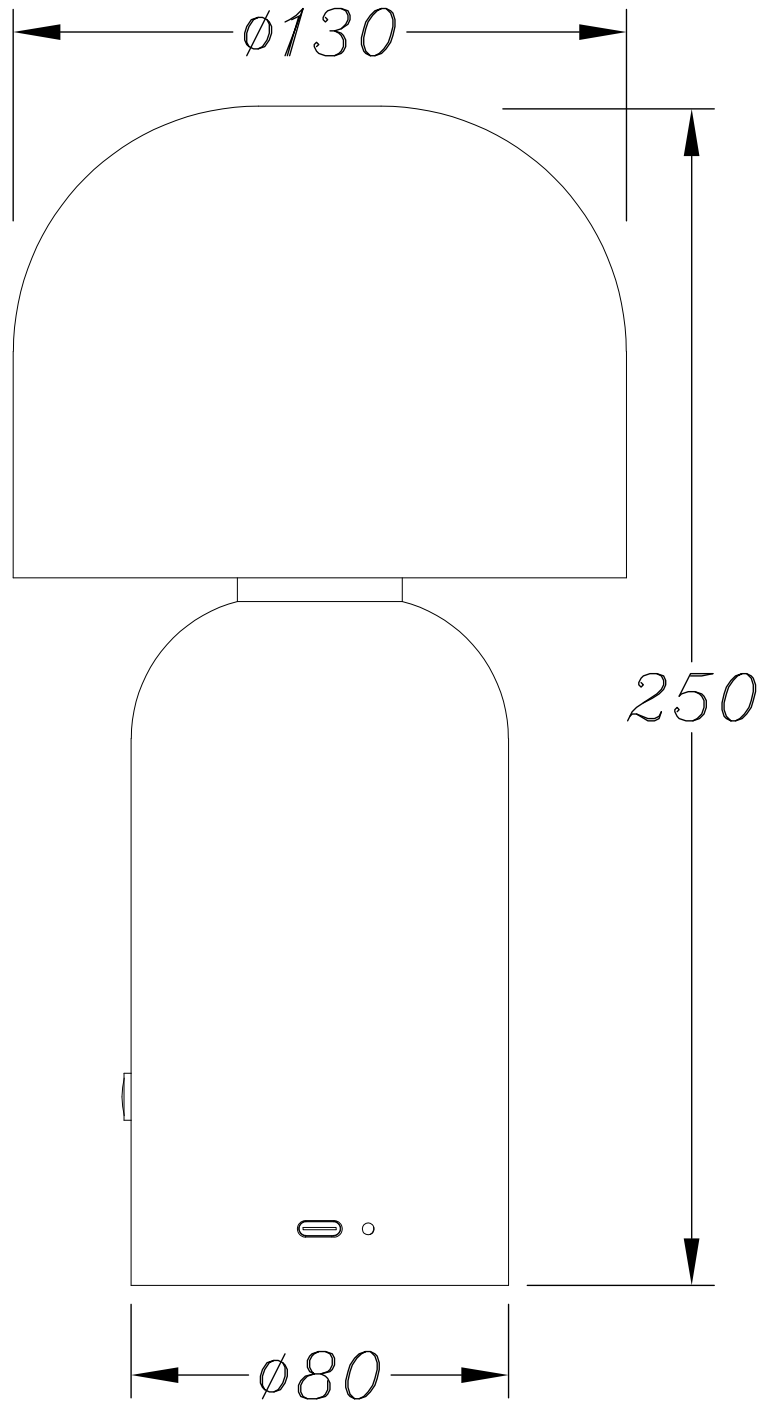

CERTIFICATION

CONTACT

www.firstchoicelighting.co.uk

info@firstchoicelighting.co.uk