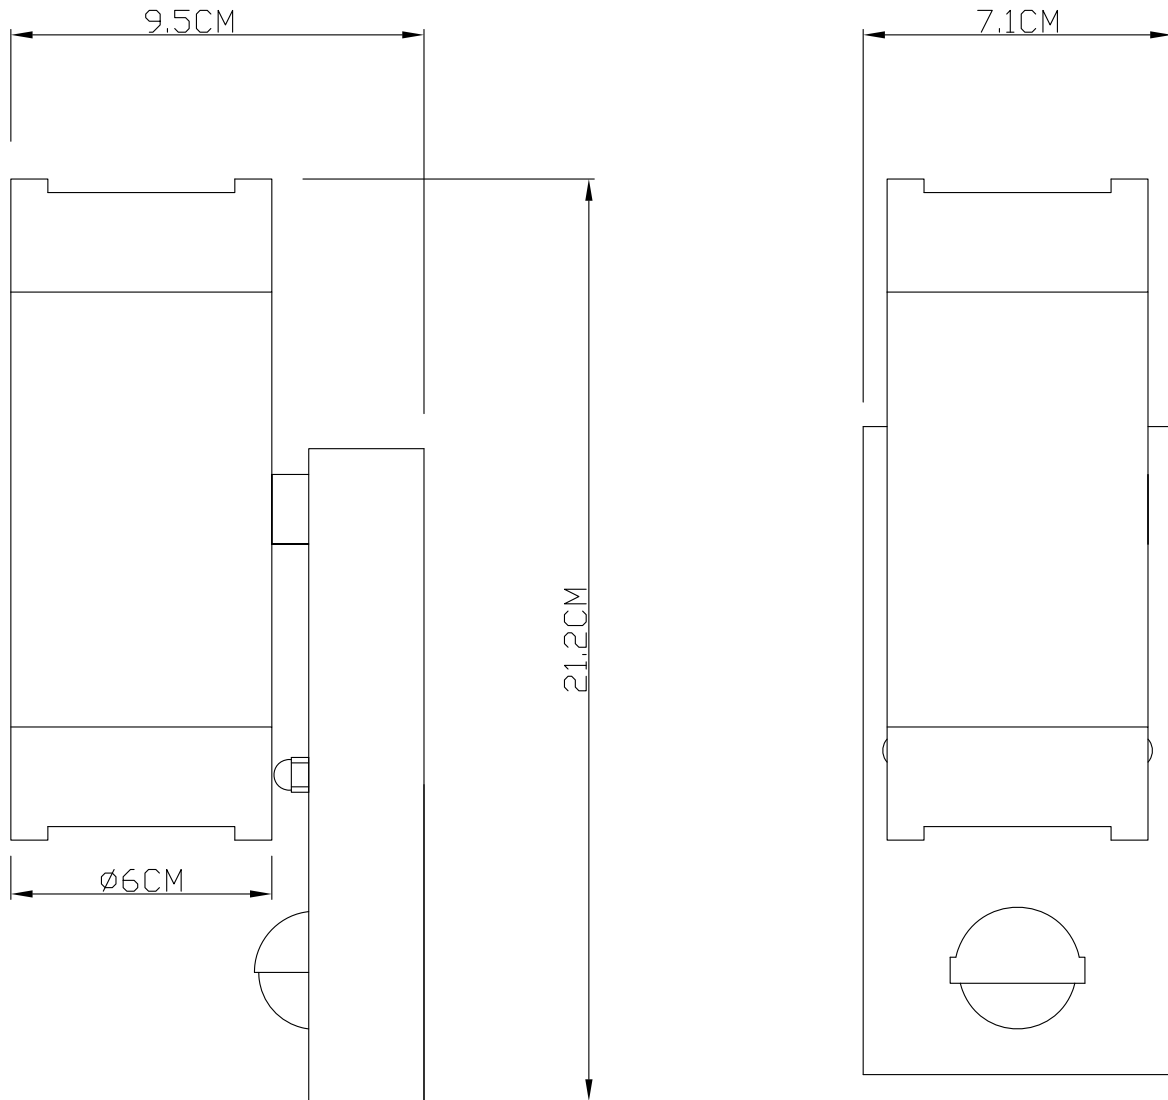

FCL-31191X2

Set of 2 Gale - Polypropylene Coastal PIR Motion Sensor Wall Lights

CERTIFICATION

CONTACT

www.firstchoicelighting.co.uk

info@firstchoicelighting.co.uk