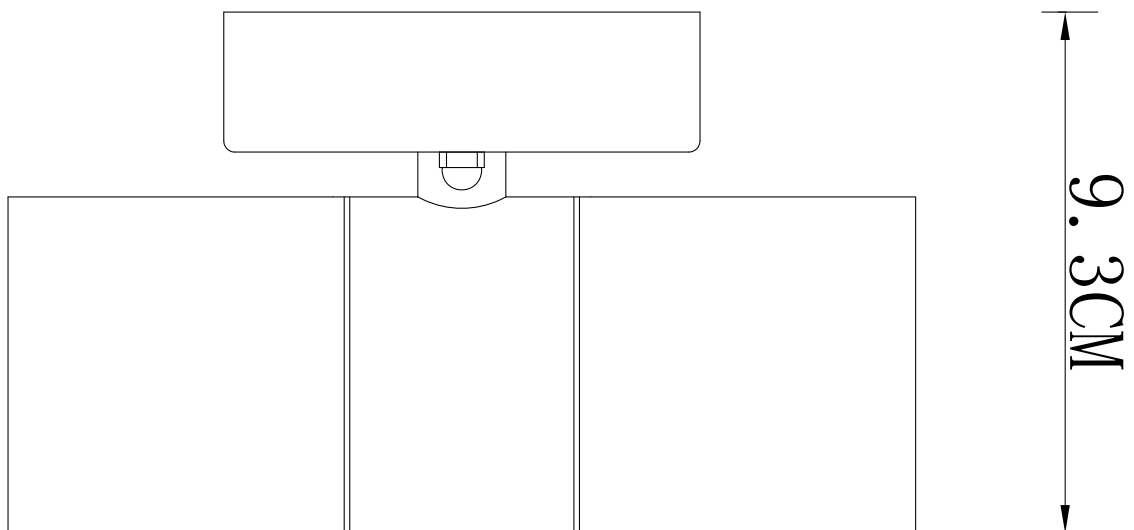

2 x 35W Max GU10 Halogen (required)
Dimmable
FCL-31194

16.5CM

9.3CM