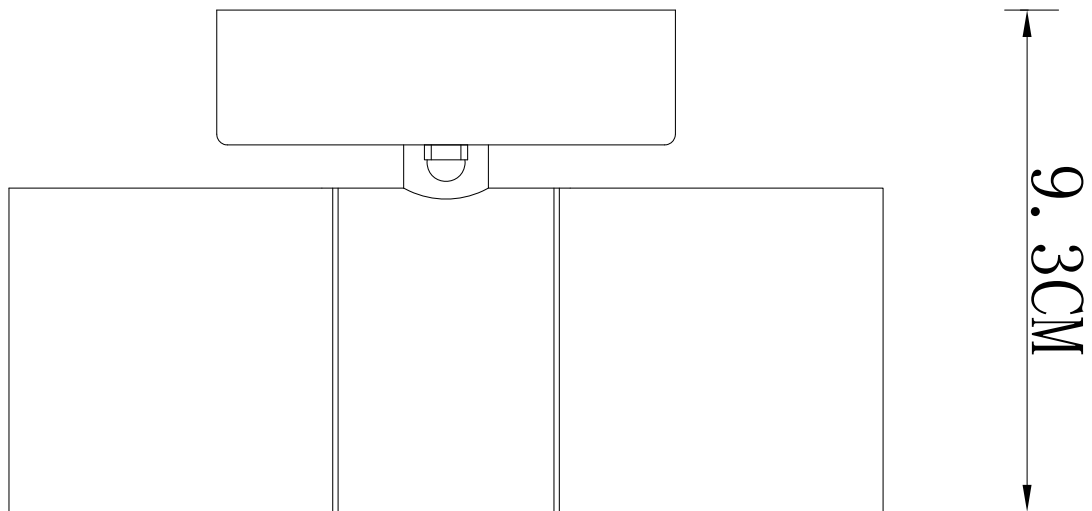

Set of 2 Blaze - Marine Grade Steel Up Down Outdoor Wall Lights

LIGHT SOURCE DATA

- 4 x 35W Max GU10 Halogen (required)
- Lamp direction - Upwards & Downwards
- Lamp shape - Reflector/Pear Shape
- Dimmable
- Energy class: Not applicable

DIMENSION DATA

- Height 165mm
- Width 85mm
- Depth 93mm

- Weight 0.58kg

SPECIFICATION

- Manufacturer warranty for 2 years from date of purchase
- Marine grade brushed stainless steel and clear glass
- IP44
- No
- Class I - Single Insulated, Earthed
- 240V
- Assembly required? No
- UKCA Marking, Energy Efficient, Energy Saving

CERTIFICATION

CONTACT

www.firstchoicelighting.co.uk

info@firstchoicelighting.co.uk

FCL-31194X2

Set of 2 Blaze - Marine Grade Steel Up Down Outdoor Wall Lights

CERTIFICATION

CONTACT