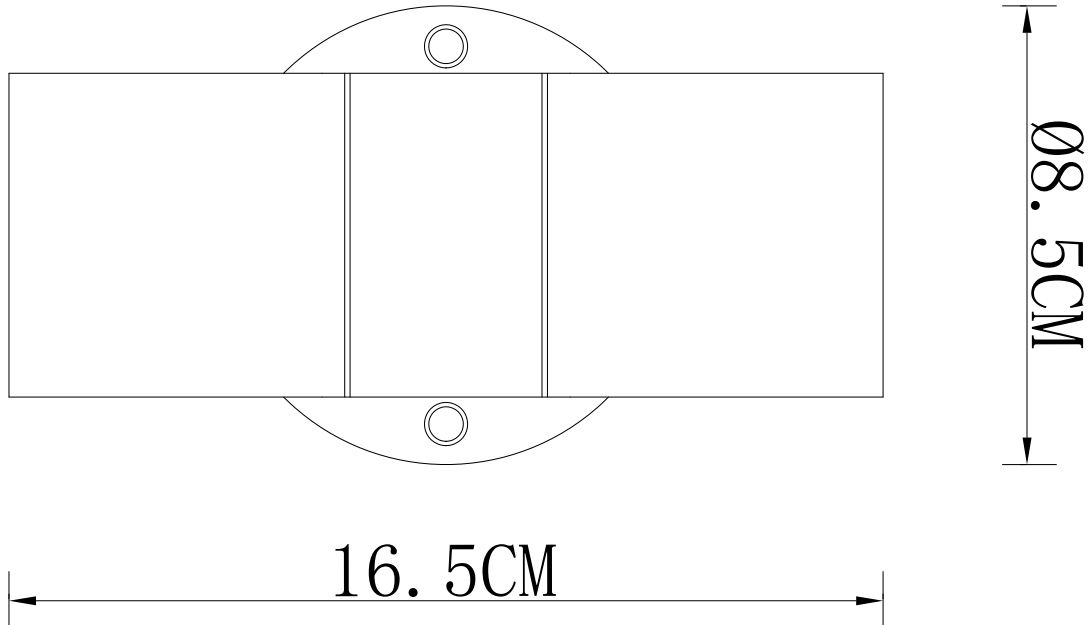

FCL-31194X2

Set of 2 Blaze - Marine Grade Steel Up Down Outdoor Wall Lights

CERTIFICATION

CONTACT

www.firstchoicelighting.co.uk

info@firstchoicelighting.co.uk