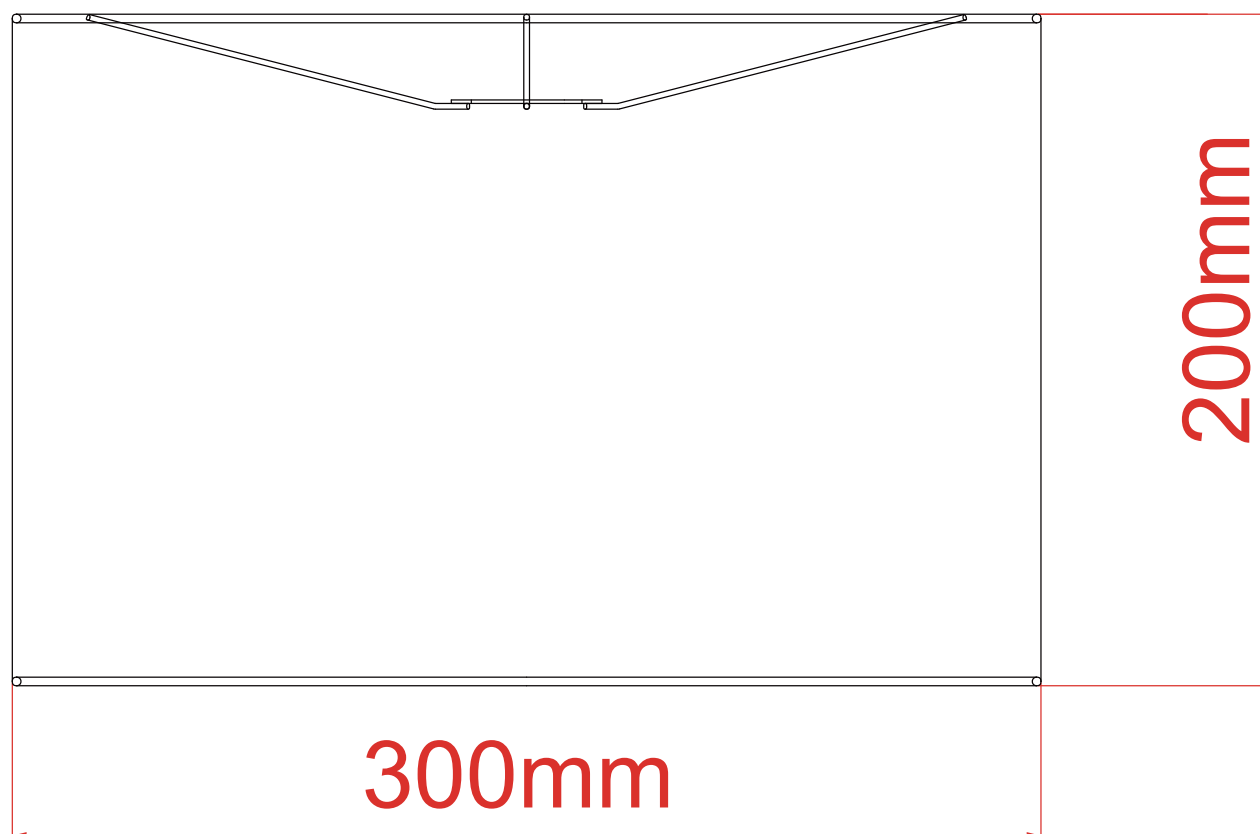

Set of 2 Rogers - White Shaggy 30cm Easy Fit Pendant Shades

LIGHT SOURCE DATA

- 2 x 21W Max B22 BC or E27 ES (required)
- Lamp direction - Indirect
- Lamp shape - Standard
- Dimmable
- Energy class: Not applicable

DIMENSION DATA

- Height 200mm
- Diameter 300mm
- Weight 0.35kg

SPECIFICATION

- Manufacturer warranty for 2 years from date of purchase
- White shaggy fabric
- IP20
- No
- 240V
- Assembly required? No
- Shade reducer included
- UKCA Marking, Energy Efficient, Energy Saving

CERTIFICATION

CONTACT

www.firstchoicelighting.co.uk

info@firstchoicelighting.co.uk

FCL-31416X2

Set of 2 Rogers - White Shaggy 30cm Easy Fit Pendant Shades

CERTIFICATION

CONTACT