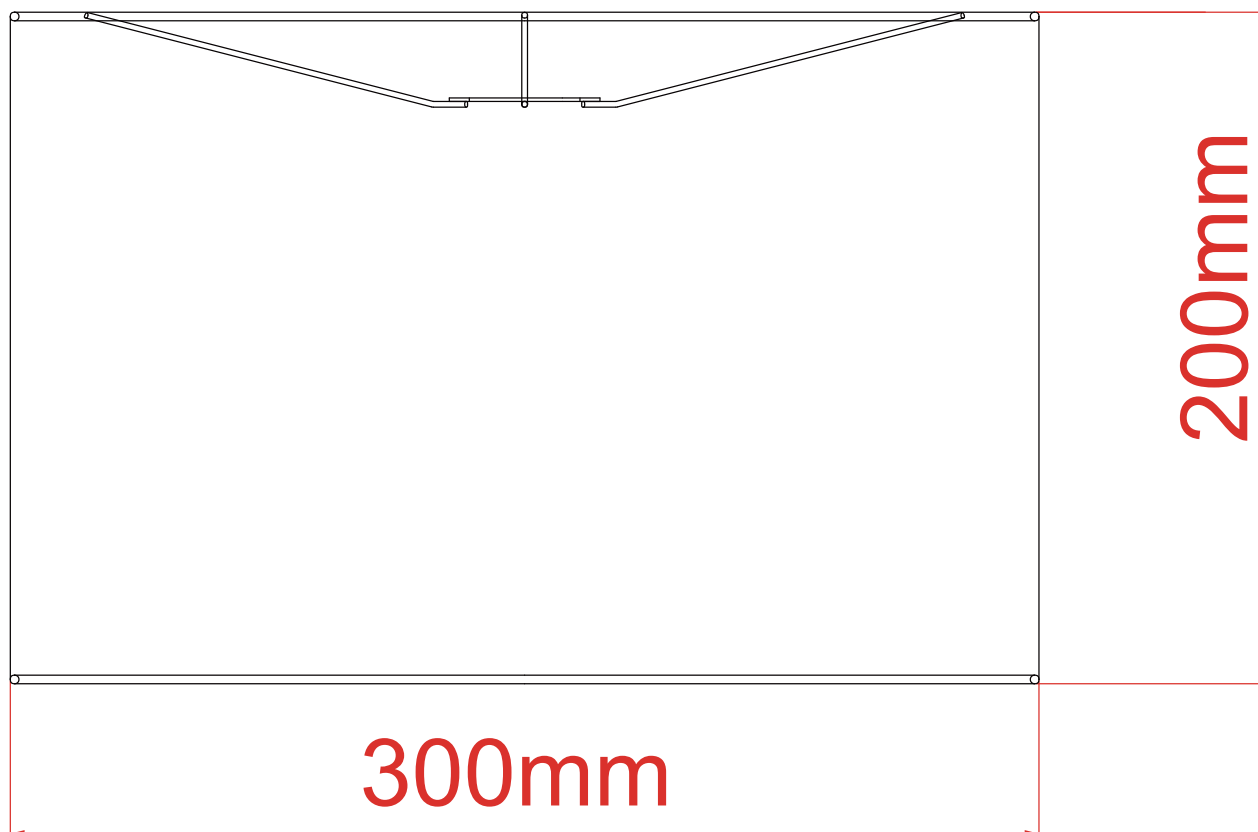

CERTIFICATION

CONTACT

www.firstchoicelighting.co.uk

info@firstchoicelighting.co.uk