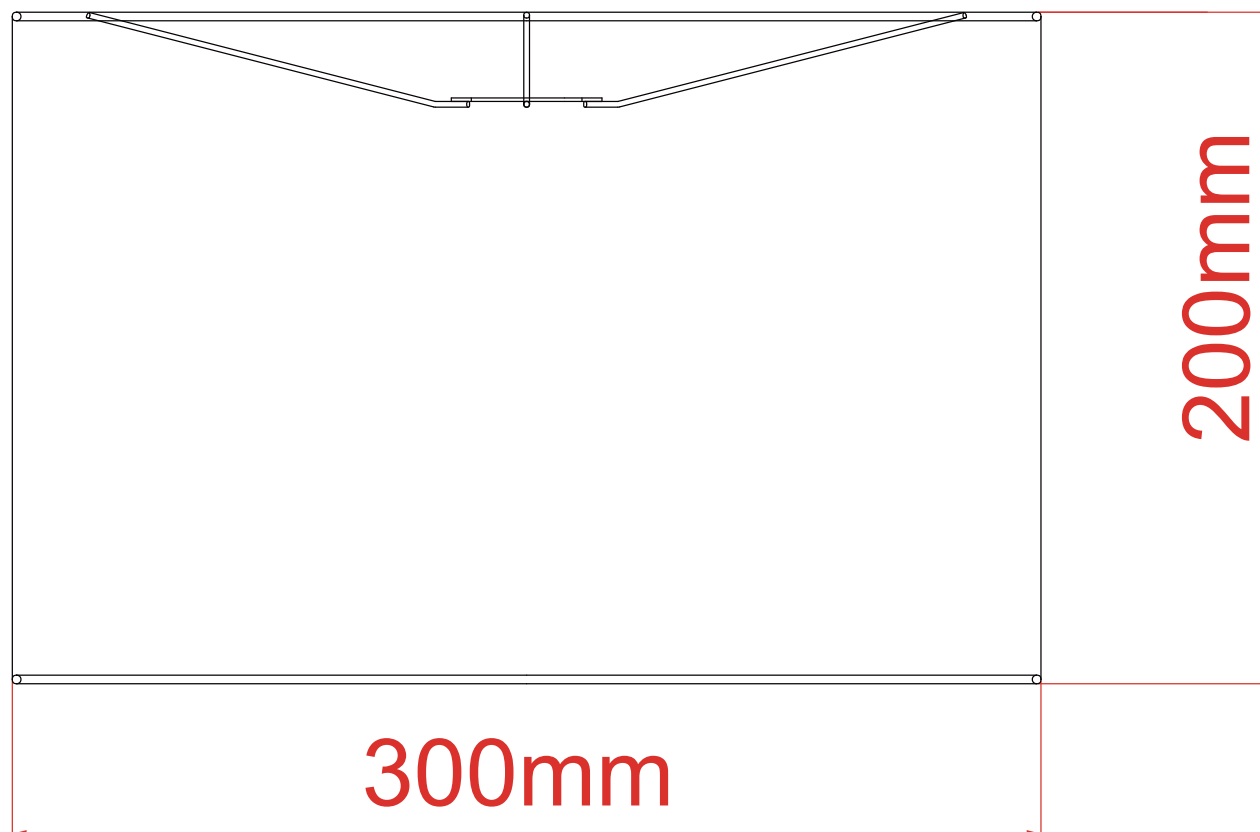

FCL-31418X2

Set of 2 Rogers - Pink Shaggy 30cm Easy Fit Pendant Shades

CERTIFICATION

CONTACT

www.firstchoicelighting.co.uk

info@firstchoicelighting.co.uk

ISSUE DATE 03/03/2026

PAGE 2