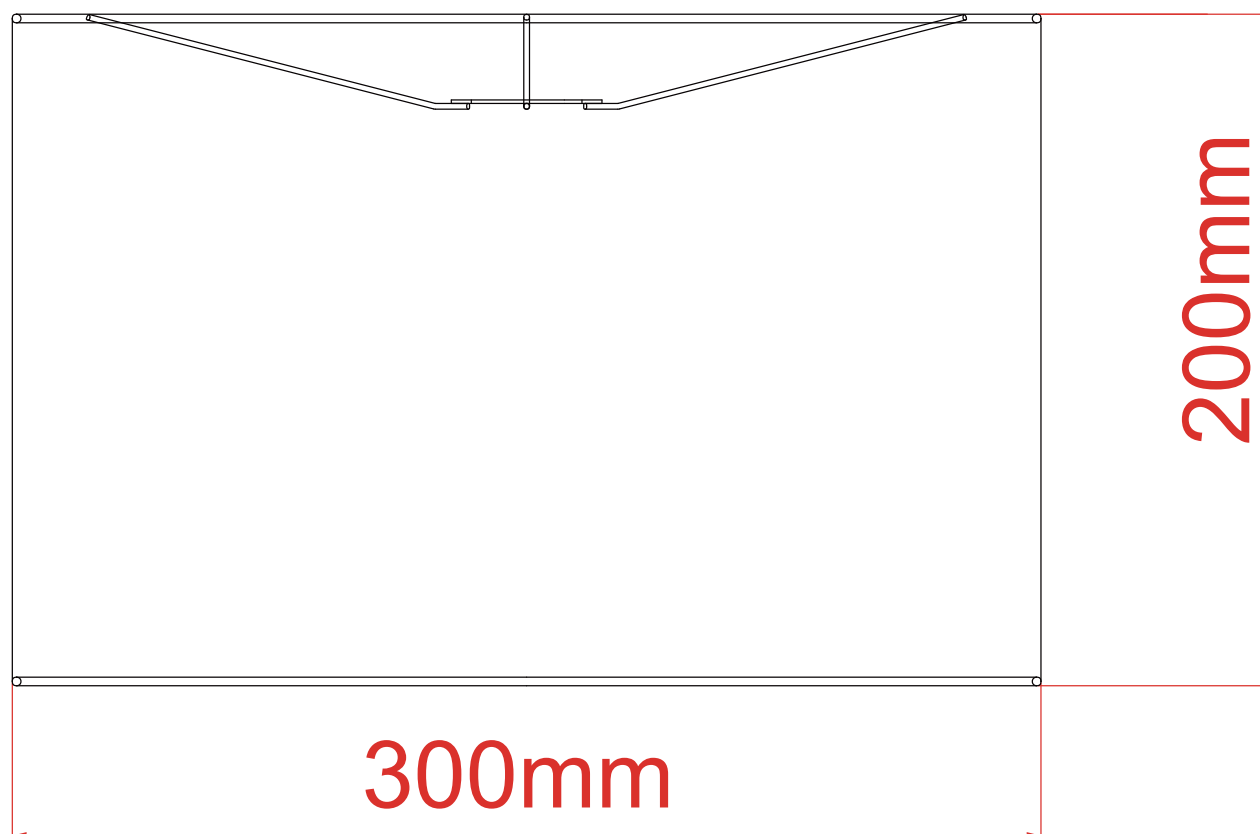

FCL-31419X2

Set of 2 Rogers - Blue Shaggy 30cm Easy Fit Pendant Shades

CERTIFICATION

CONTACT

www.firstchoicelighting.co.uk

info@firstchoicelighting.co.uk

ISSUE DATE 03/03/2026

PAGE 2