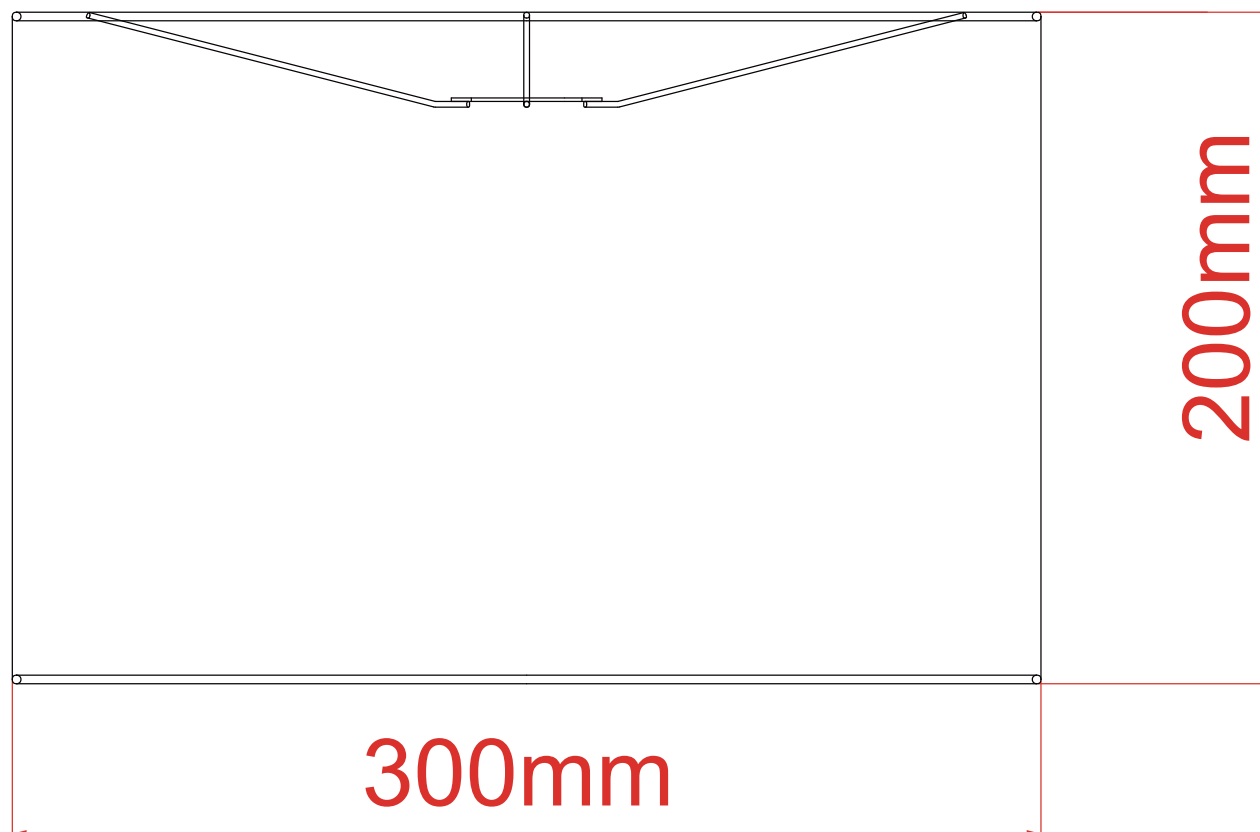

CERTIFICATION

CONTACT

www.firstchoicelighting.co.uk

info@firstchoicelighting.co.uk