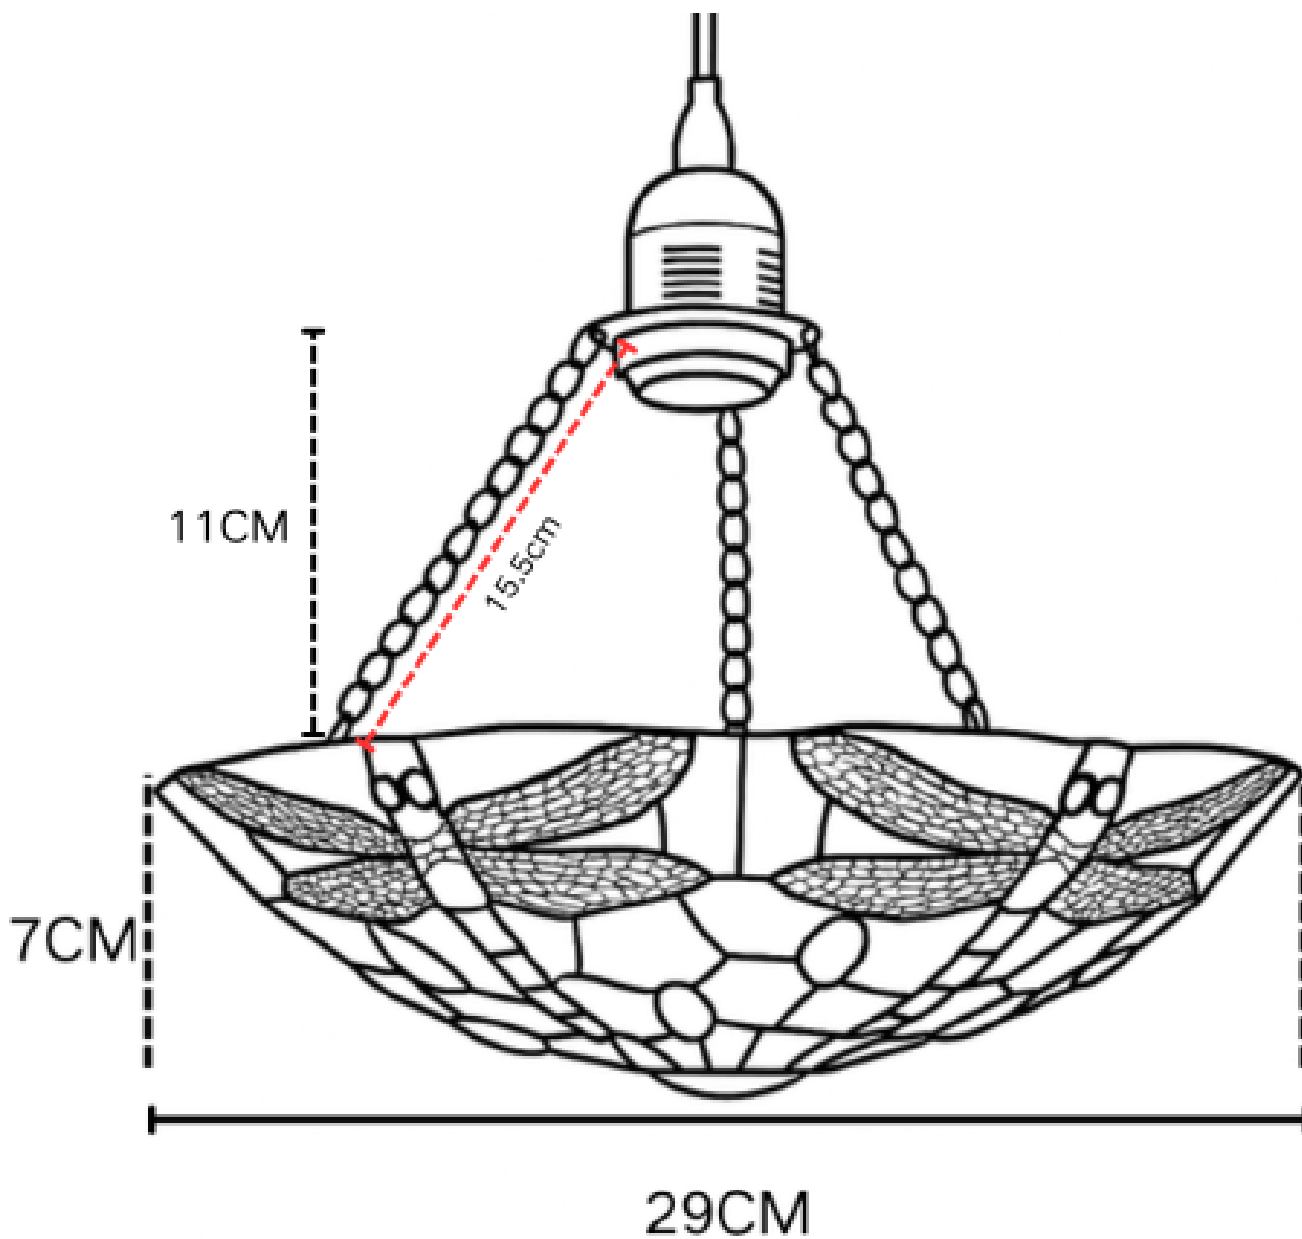

CERTIFICATION

CONTACT

www.firstchoicelighting.co.uk

info@firstchoicelighting.co.uk