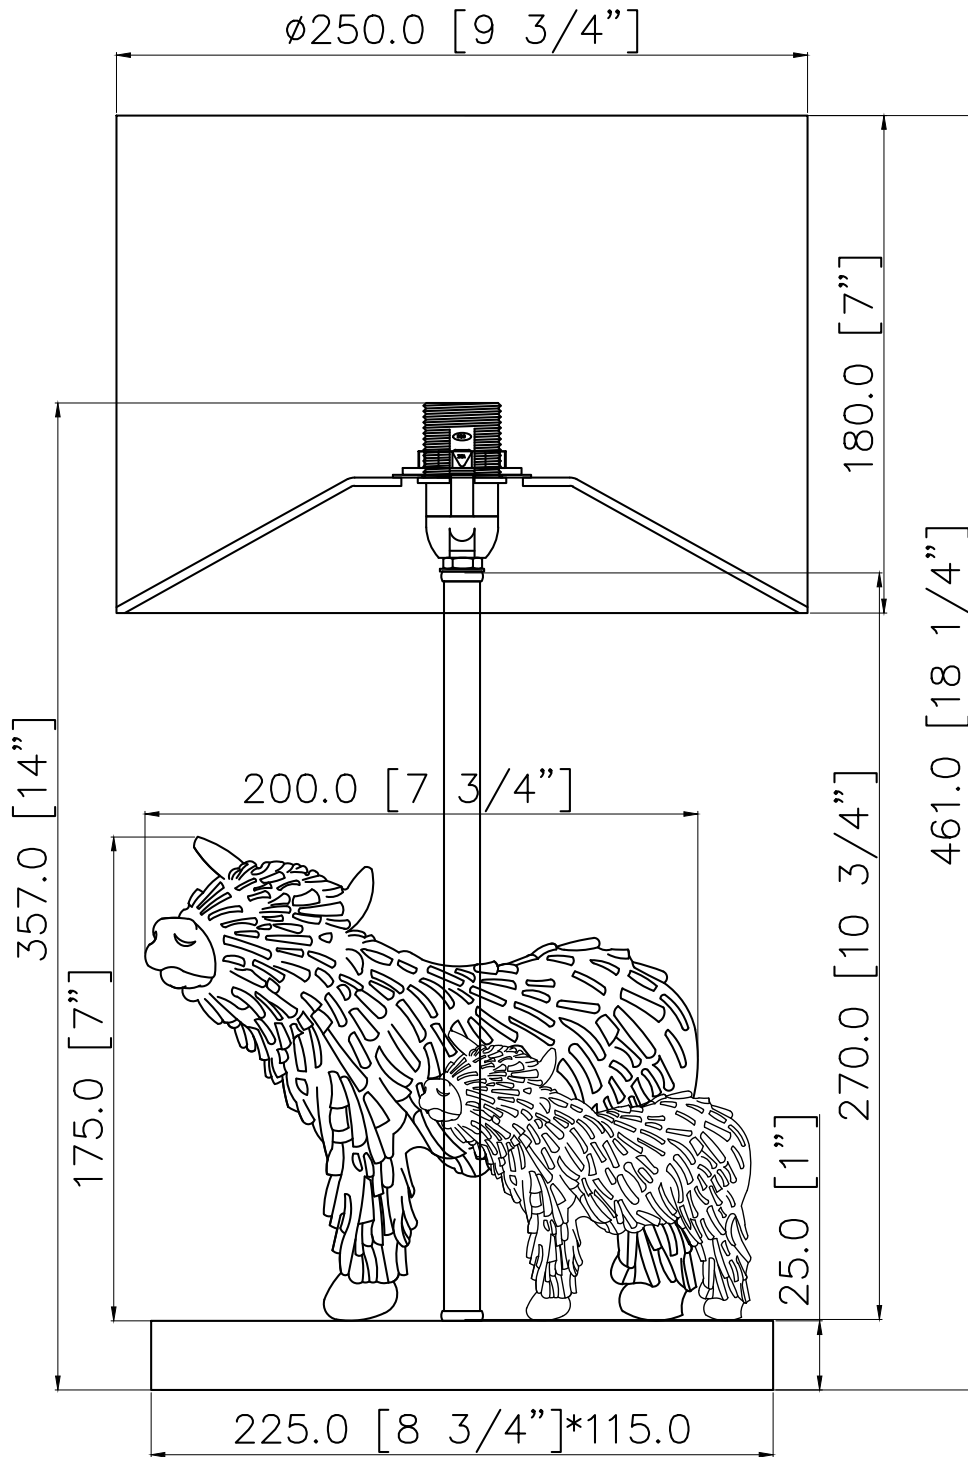

CERTIFICATION

CONTACT

www.firstchoicelighting.co.uk

info@firstchoicelighting.co.uk