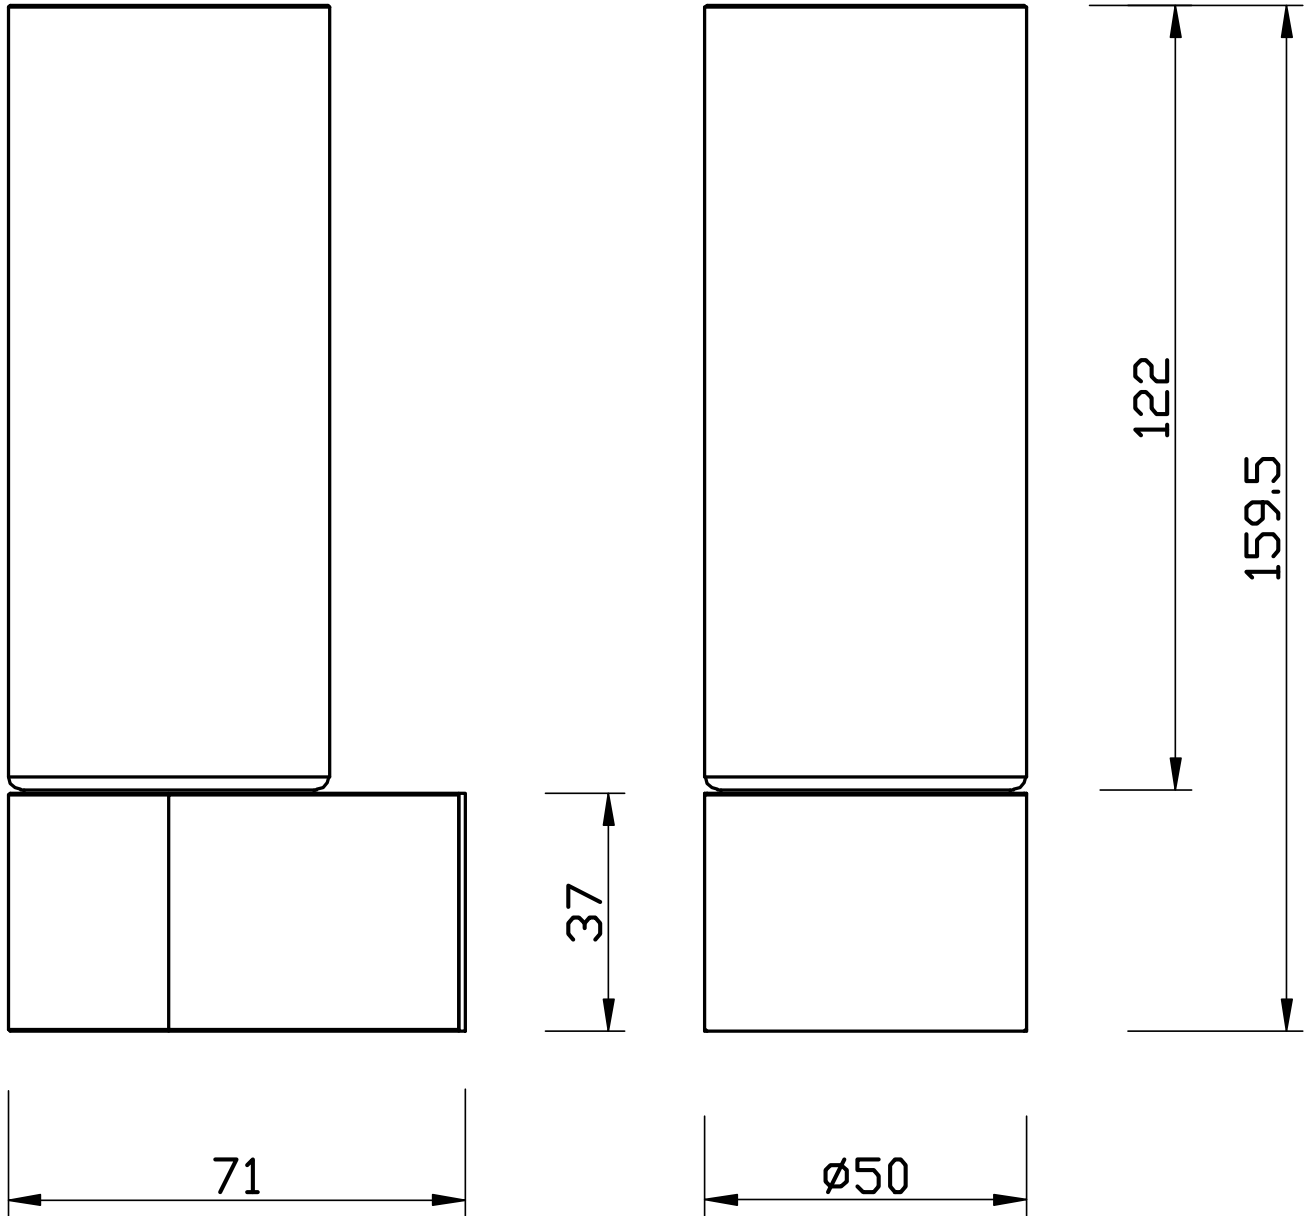

FCL-31438

Koto - Black with Opal Glass Shade IP44 Bathroom Wall Light

CERTIFICATION

CONTACT

www.firstchoicelighting.co.uk

info@firstchoicelighting.co.uk