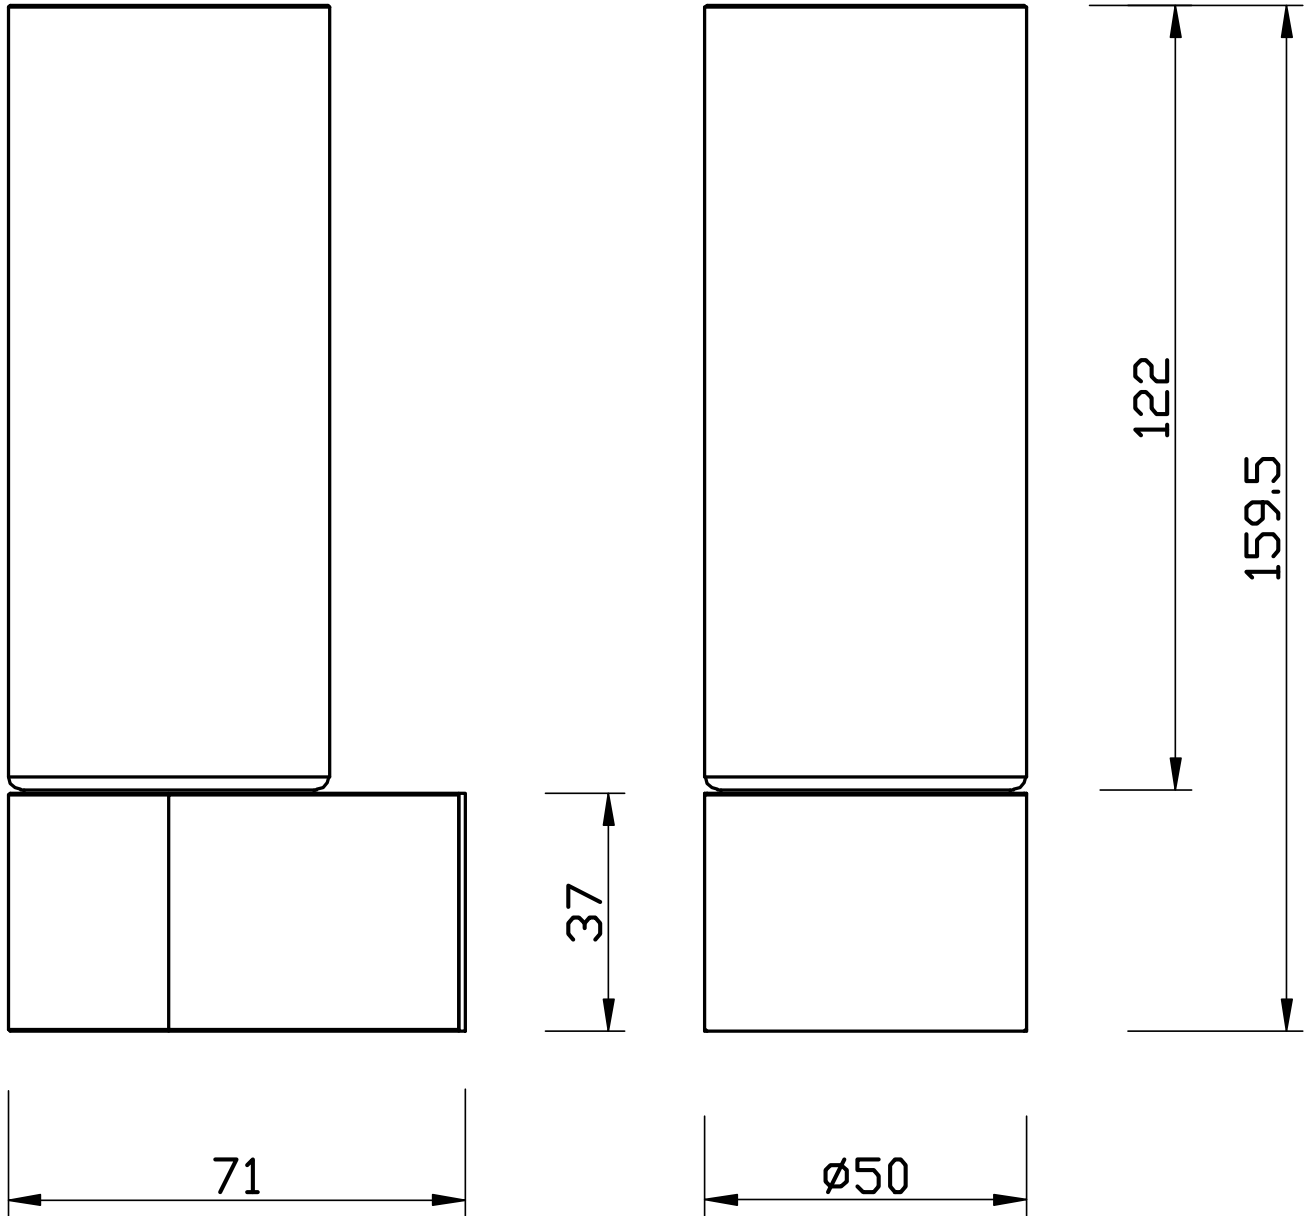

FCL-31438X2

Set of 2 Koto - Black with Opal Glass Shade IP44 Bathroom Wall Lights

CERTIFICATION

CONTACT

www.firstchoicelighting.co.uk

info@firstchoicelighting.co.uk