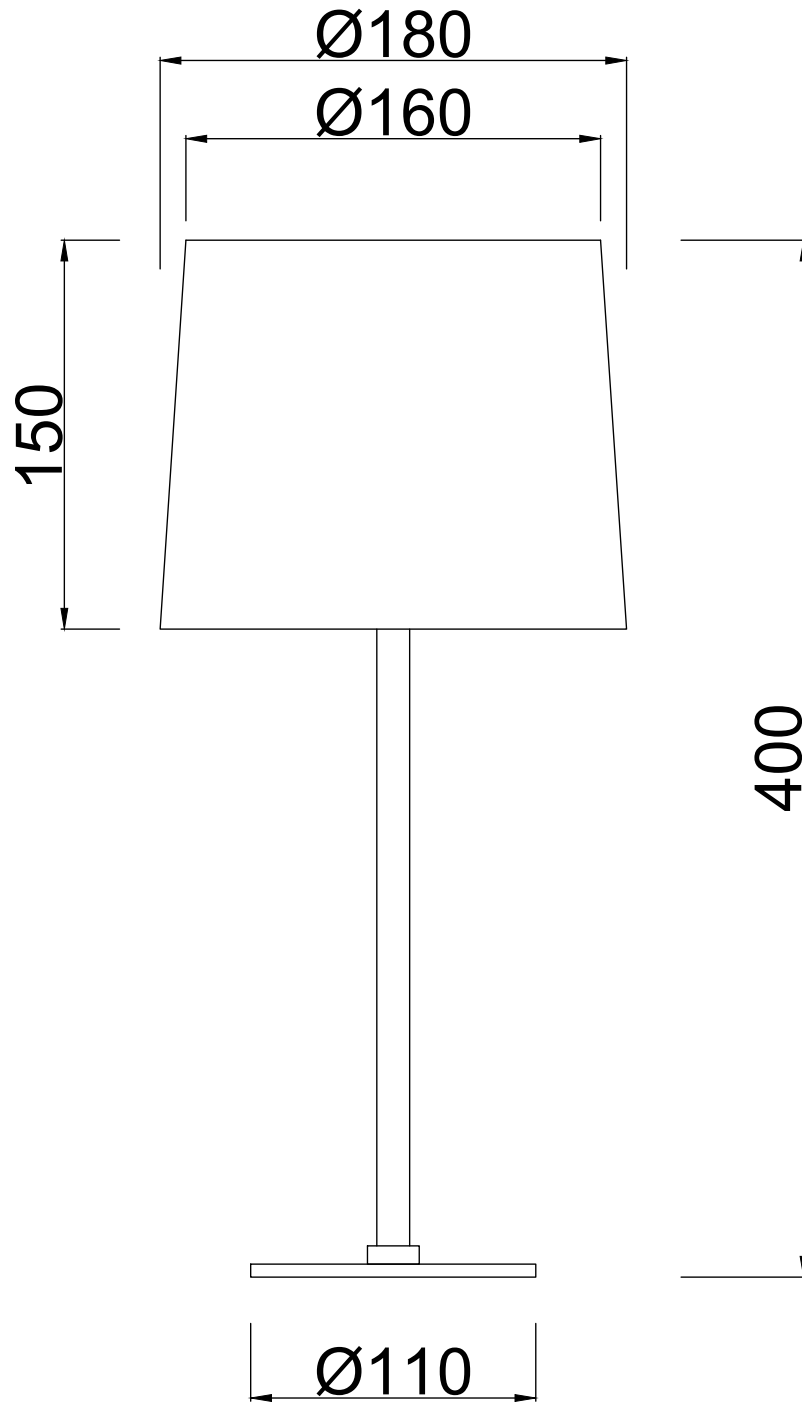

CERTIFICATION

CONTACT

www.firstchoicelighting.co.uk

info@firstchoicelighting.co.uk