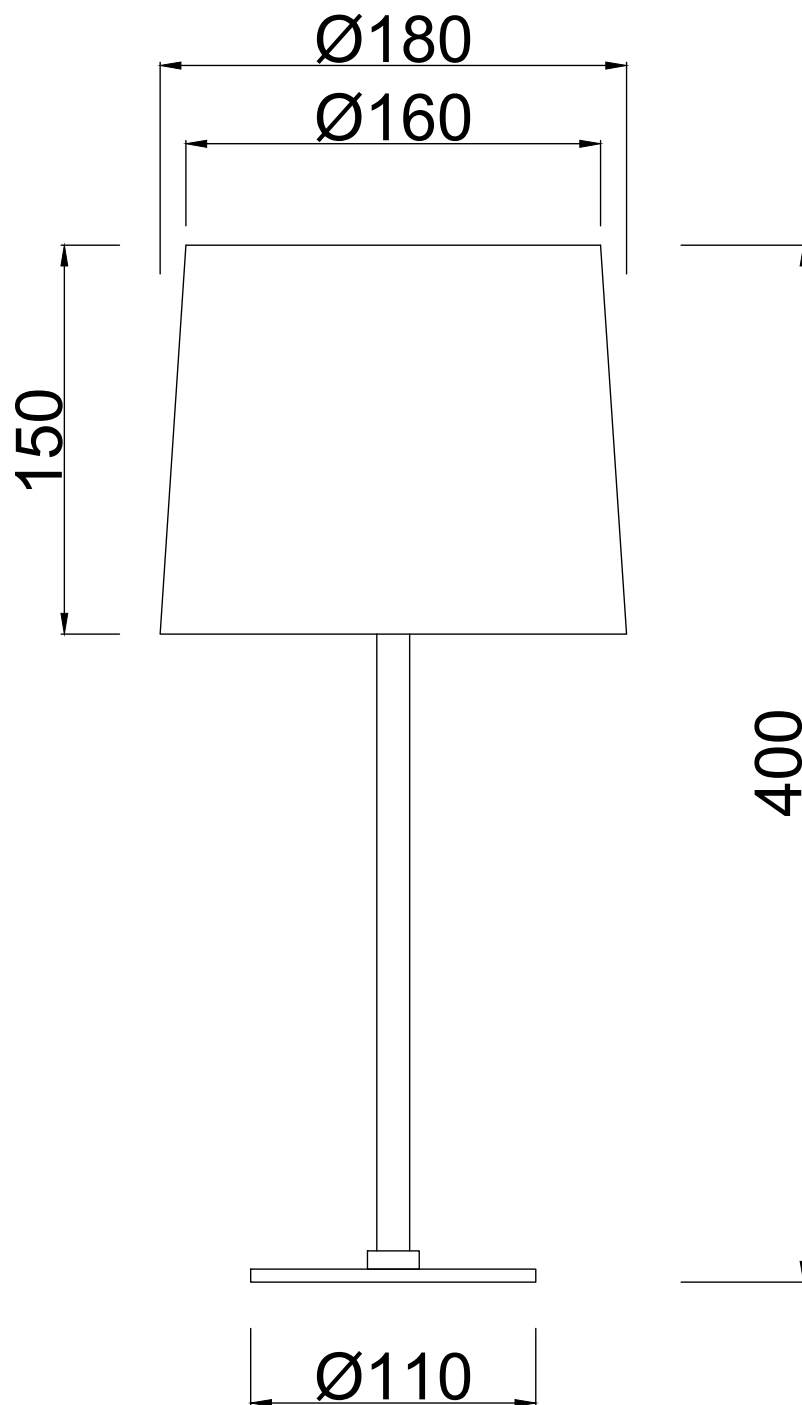

CERTIFICATION

CONTACT