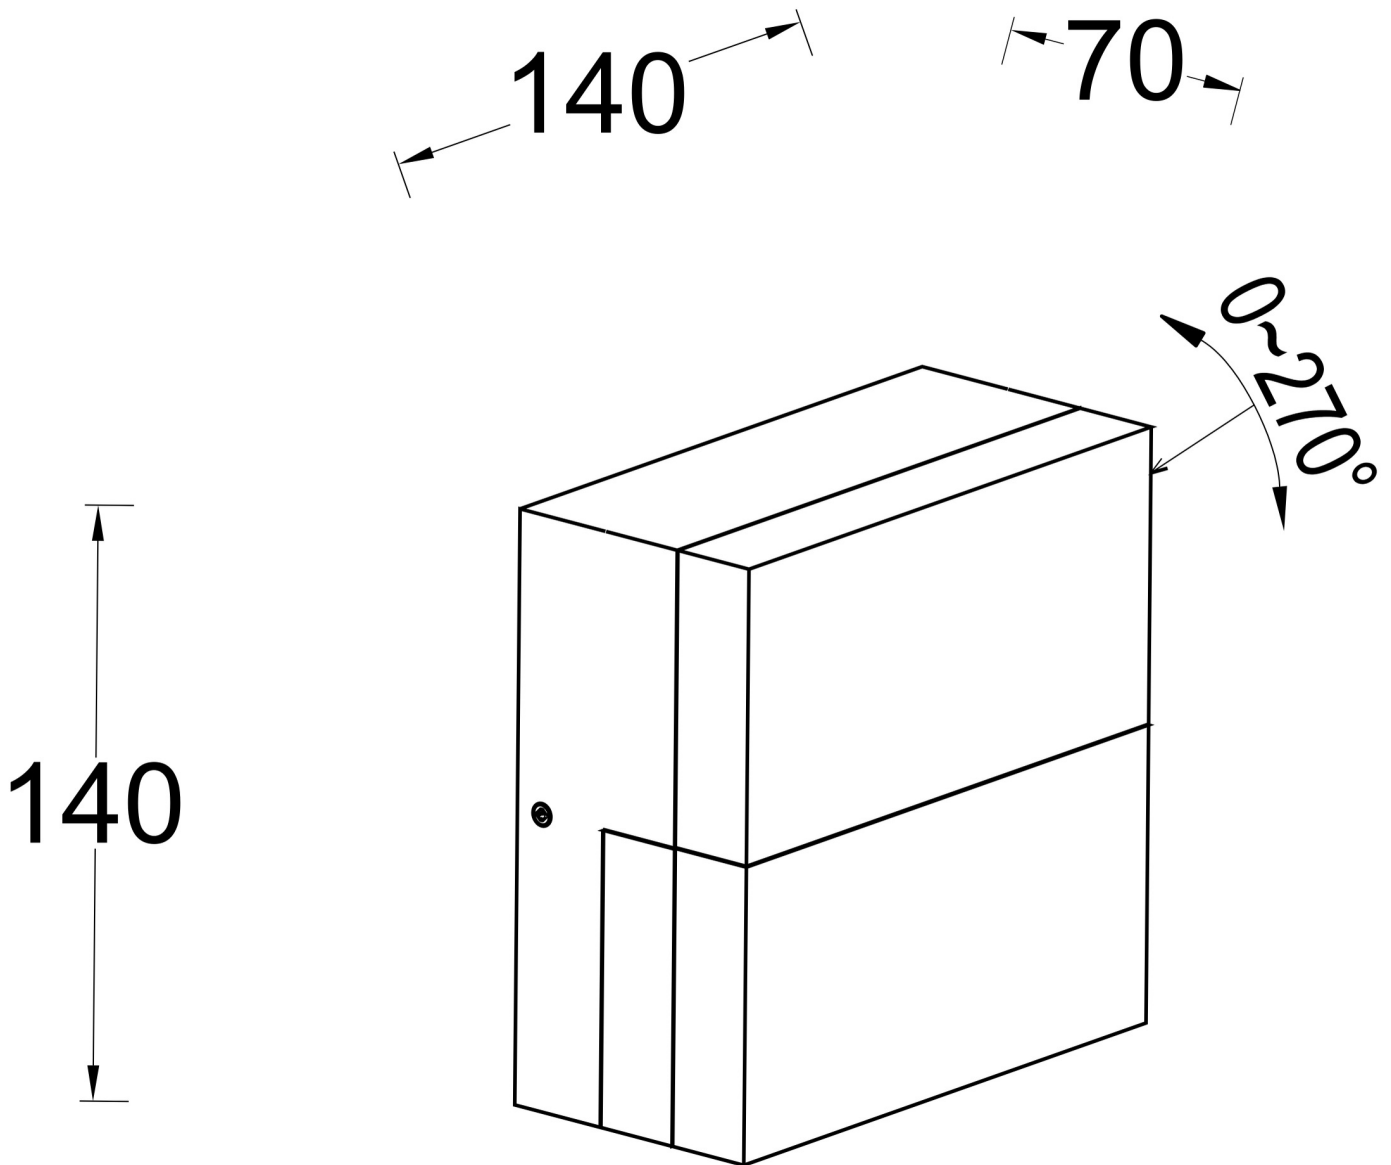

Lutec - Domino - 5116202118 - LED Rustic Brown Opal 2 Light IP65 Outdoor Wall Washer Light

CONTACT