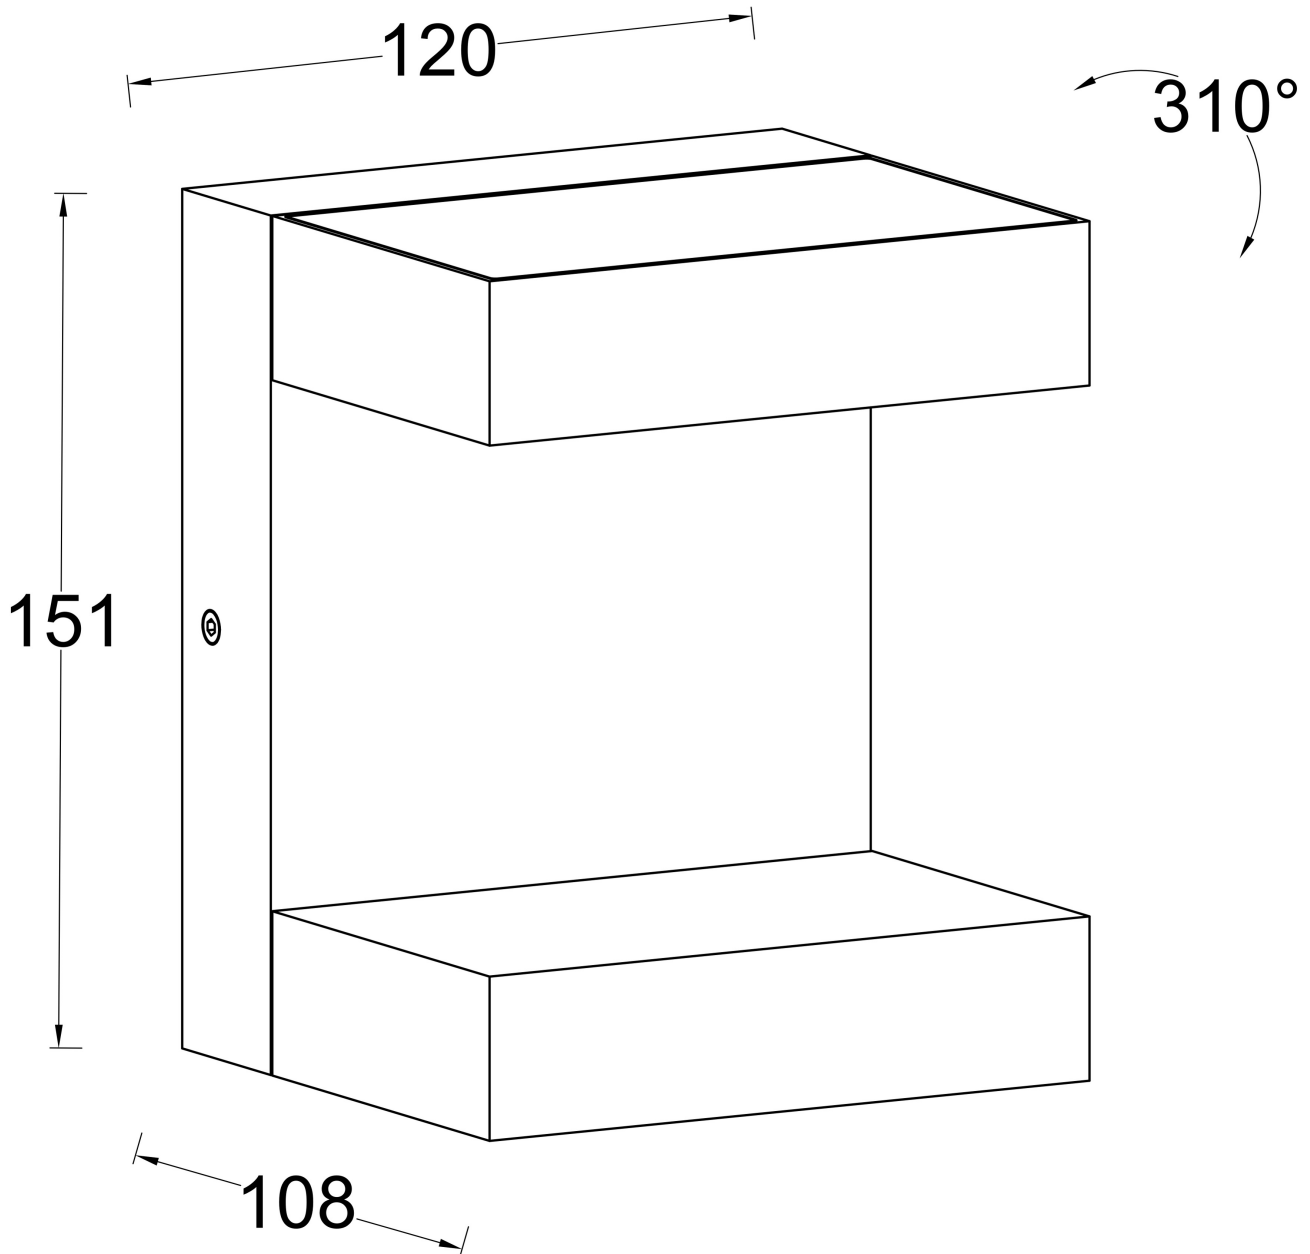

Lutec - Twisto - 5116303118 - LED Dark Grey Opal 2 Light IP65 Outdoor Wall Washer Light

CONTACT