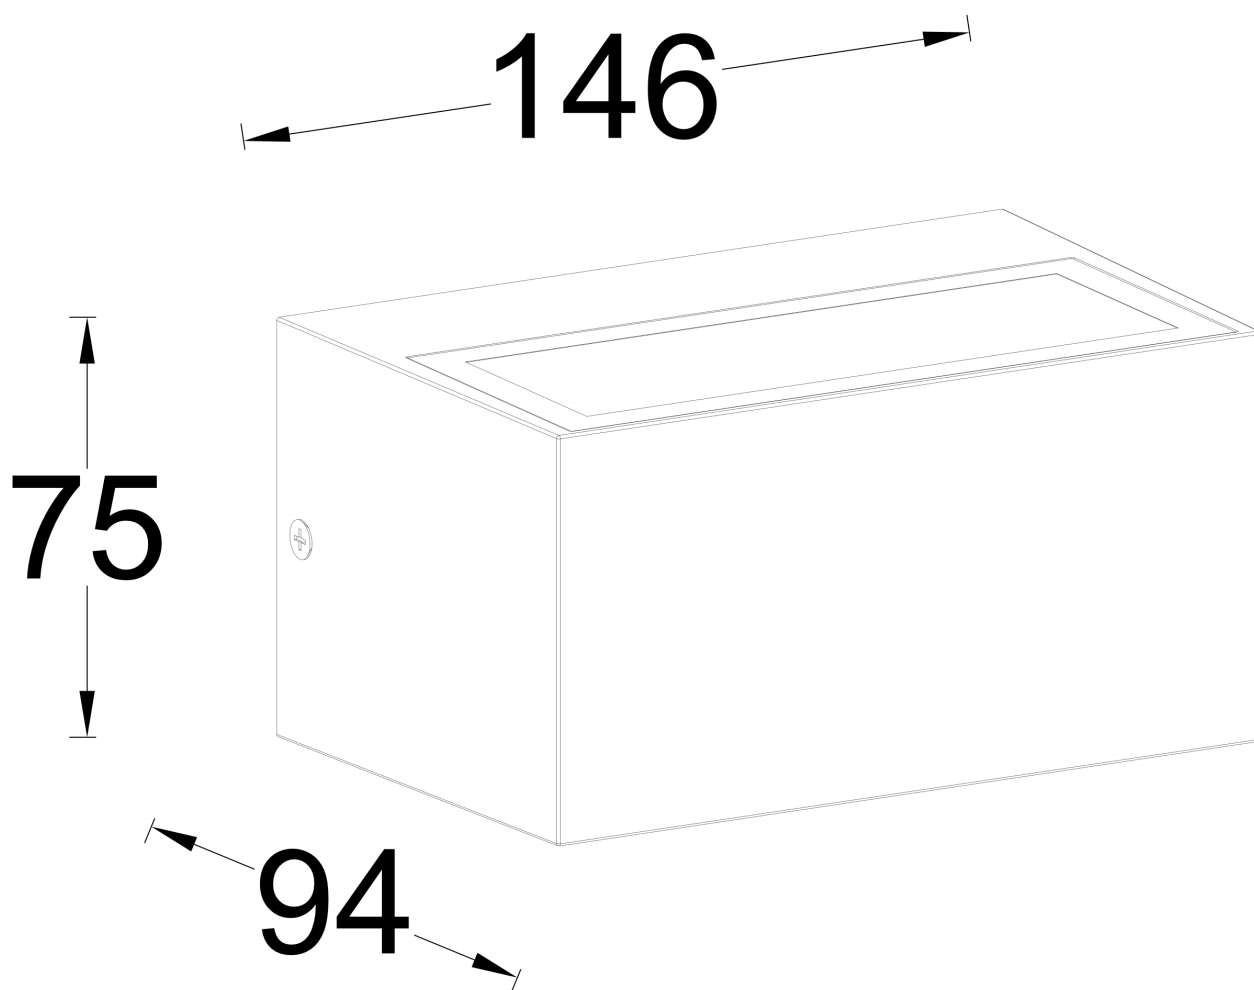

Lutec - Gemini - 5117101118 - LED Dark Grey Clear Glass 2 Light IP54 Outdoor Wall Washer Light

**CONTACT**