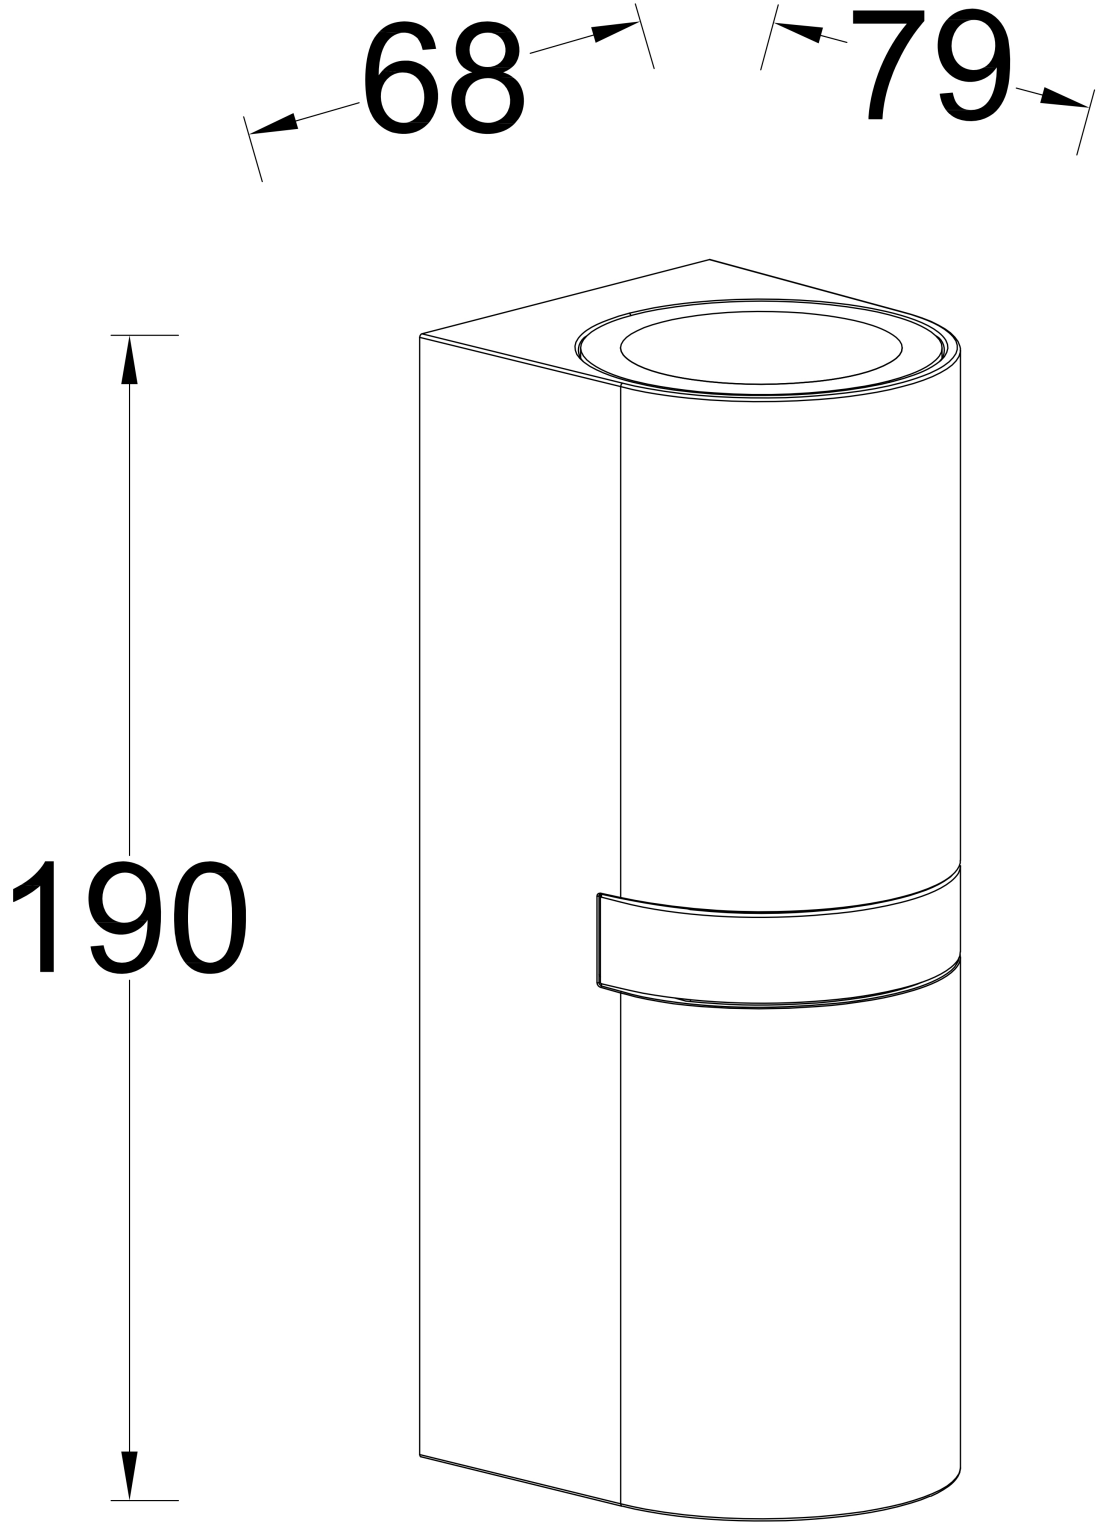

Lutec - Mika - 5117201012 - Black Clear Glass 2 Light IP54 Outdoor Wall Washer Light

CONTACT