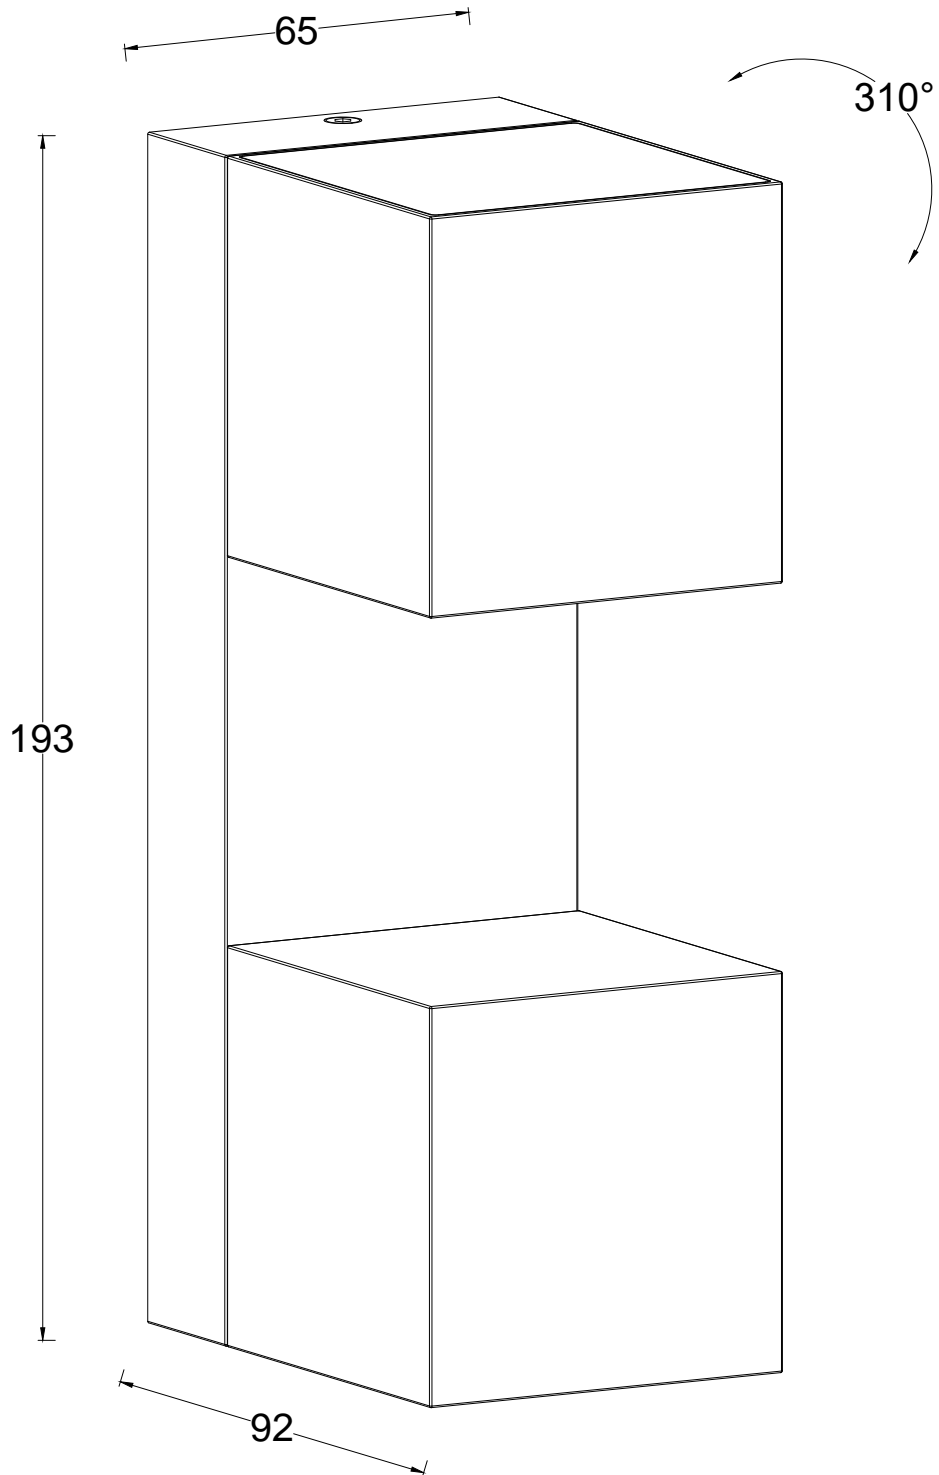

Lutec - Fari - 5117401118 - LED Dark Grey Clear Glass 2 Light IP54 Outdoor Wall Washer Light

CONTACT