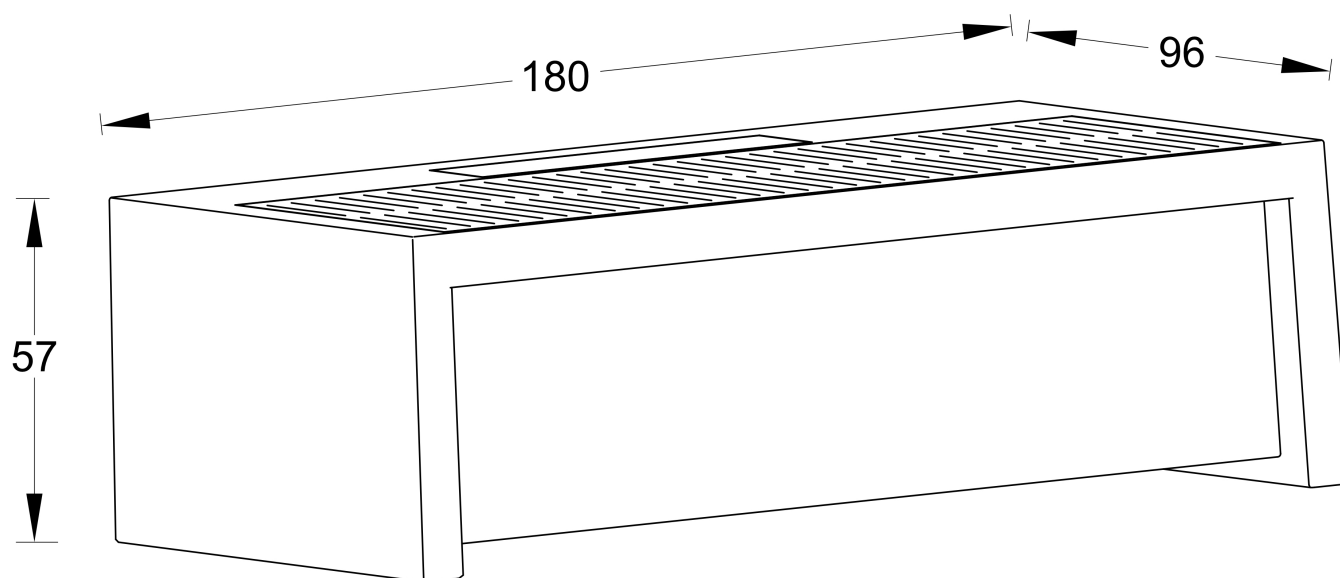

Lutec - Telis - 6929701335 - LED Dark Grey Opal IP54 Solar Outdoor Wall Washer Light

CONTACT