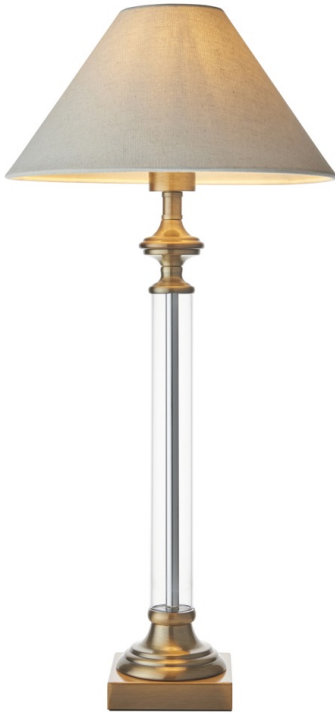

Endon Lighting - Avebury & Avalon 31cm - 119972 - Antique Brass Natural Table Lamp With Shade

REFERENCE

- SKU: FCL-31576
- Supplier SKU: 119972
- Barcode:

DESCRIPTION

Avebury is a classically-inspired clear glass column lamp, with a timeless feel that compliments most classic and traditional spaces. Paired with our 31cm natural faux linen fabric shade to complete the look.

CATEGORY

- Brand: Endon Lighting
- Family: Avebury & Avalon 31cm
- Category: Indoor Lighting / Table / Shade Included

APPEARANCE

- Base: Antique Brass Plate
- Shade: Natural Faux Linen

DIMENSION

- Height: 665mm
- Diameter: 310mm
- Weight: 1.42kg