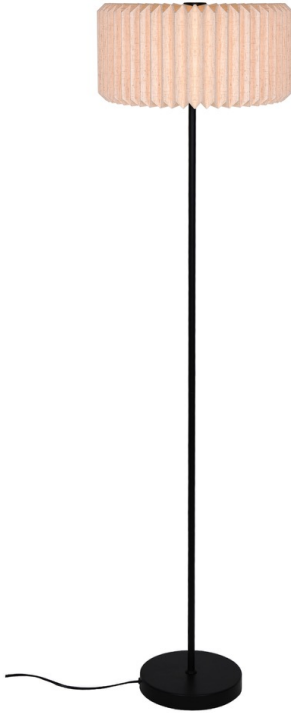

Nordlux - Vivienne - 2612284003 - Black Natural Floor Lamp

REFERENCE

- SKU: FCL-31589
- Supplier SKU: 2612284003
- Barcode: 5704924027154

DESCRIPTION

Vivienne combines fabric and metal in a timeless and elegant design. The pleated fabric shade adds a soft, decorative expression and creates a diffused light that brings warmth and comfort to the room. Perfect for a soft light in the living room.

CATEGORY

- Brand: Nordlux
- Family: Vivienne
- Category: Indoor Lighting / Floor / Decorative

APPEARANCE

- Base: Black Paint
- Shade: Natural Cotton

DIMENSION

- Height: 1520mm
- Diameter: 400mm
- Weight: 3.85kg

LIGHT SOURCE

- Lamp included: No
- Lamp detail: 15W Max LED E27 ES (required)
- Non-dimmable
- Energy class: Not applicable
- Switch: In-line On/Off Foot Switch

SPECIFICATION

- Ingress protection: IP20
- Class: Class II - Double Insulated, No Earth
- Voltage: 240V