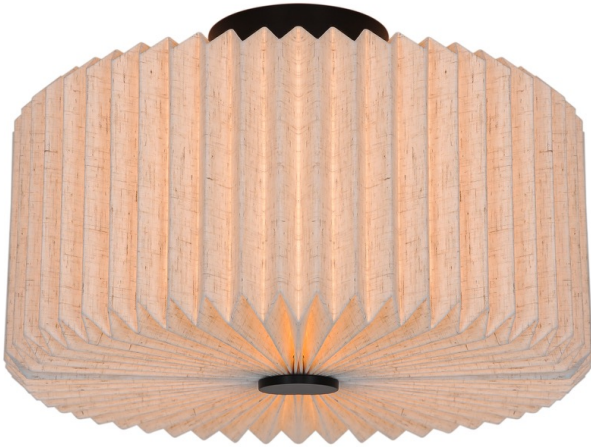

Nordlux - Vivienne - 2612206003 - Black Natural Flush Ceiling Light

REFERENCE

- SKU: FCL-31590
- Supplier SKU: 2612206003
- Barcode: 5704924027116

DESCRIPTION

Vivienne combines fabric and metal in a timeless and elegant design. The pleated fabric shade adds a soft, decorative expression and creates a diffused light that brings warmth and comfort to the room. Perfect for a soft light in the bedroom.

CATEGORY

- Brand: Nordlux
- Family: Vivienne
- Category: Indoor Lighting / Ceiling / Flush

APPEARANCE

- Base: Black Paint
- Shade: Natural Cotton

DIMENSION

- Height: 270mm
- Diameter: 400mm
- Weight: .78kg