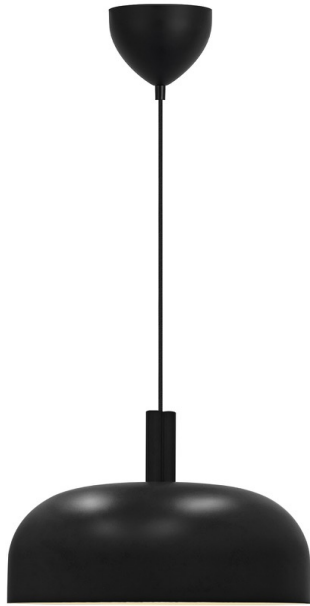

Nordlux - Sandro - 2612003003 - Black Ceiling Pendant Light

REFERENCE

- SKU: FCL-31708
- Supplier SKU: 2612003003
- Barcode: 5704924027000

DESCRIPTION

Sandro embodies clean Scandinavian design with a simple, rounded shape and a cool detail on top of the shade that adds a subtle character. The minimalist design fits perfectly above a dining table.

CATEGORY

- Brand: Nordlux
- Family: Sandro
- Category: Indoor Lighting / Ceiling / Single

APPEARANCE

- Base: Black Paint

DIMENSION

- Height: 260mm
- Diameter: 400mm
- Weight: 1.98kg

LIGHT SOURCE

- Lamp included: No
- Lamp detail: 15W Max LED E27 ES (required)
- Dimmable
- Energy class: Not applicable
- Switch: No