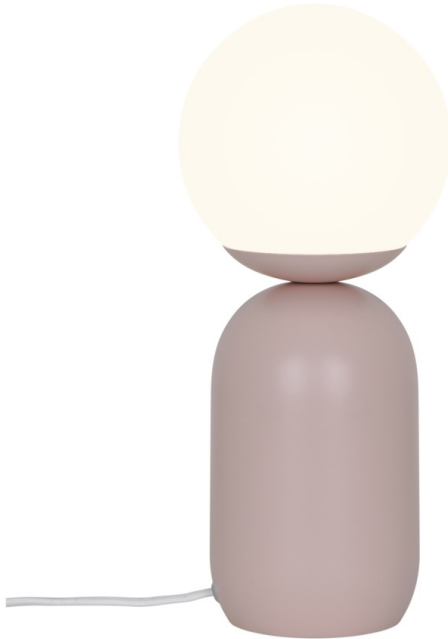

Nordlux - Notti - 2011035057 - Rose White Glass Table Lamp

REFERENCE

- SKU: FCL-31789
- Supplier SKU: 2011035057
- Barcode: 5704924026942

DESCRIPTION

Notti is proof that when form, materials, and detail are perfectly aligned, beauty follows naturally. Its organic, harmonious shape gives it a refined, cohesive presence, a design that integrates effortlessly into any interior.

The organic shape results in a beautiful table lamp with an elegant design. The masculine base in matte metal is a nice contrast to the feminine white opal glass dome, which contributes to visual volume and a soft glare-free light.

The glass in this lamp is mouth-blown and has been individually crafted by hand. Due to this unique process, air bubbles may appear in the glass and the thickness of the glass can also vary. This gives the glass its character and vivid appearance.

CATEGORY

- Brand: Nordlux
- Family: Notti
- Category: Indoor Lighting / Table / Complete

APPEARANCE

- Base: Dusty Rose Paint
- Shade: White Glass

DIMENSION

- Height: 345mm
- Diameter: 150mm
- Weight: .93kg